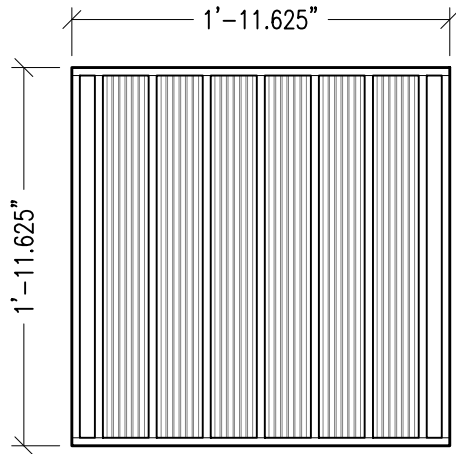

ISOMETRIC

NAIL HOLES WILL BE VISIBLE AT  
TOP AND BOTTOM OF UNIT  
UNLESS OTHERWISE SPECIFIED

TOP

SIDE

FRONT

**RPG DIFFUSOR SYSTEMS, INC.**  
651-C Commerce Drive, Upper Marlboro MD 20774  
Phone: 301-249-0044 \* Fax: 301-249-3912  
Email: info@rpginc.com

Title: *RPG DIFFRACTAL 2X2 EE CUTSHEET*

Proj: *RPG PRODUCT*

Date: *5/11/2012* By: *WRM* Scale: *1"=1'-0"*

Path: *M:\Products New\DIFFR\_Diffractal\CAD\_DWG\Diffractal Cutsheets.dwg*

Comments:

---

---

---