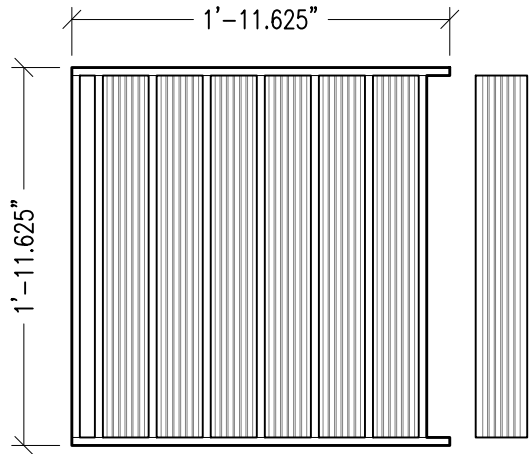

ISOMETRIC

NAIL HOLES WILL BE VISIBLE AT  
TOP AND BOTTOM OF UNIT  
UNLESS OTHERWISE SPECIFIED

TOP

SIDE

FRONT

**RPG DIFFUSOR SYSTEMS, INC.**  
651-C Commerce Drive, Upper Marlboro MD 20774  
Phone: 301-249-0044 \* Fax: 301-249-3912  
Email: info@rpginc.com

Title: RPG DIFFRACTAL 2X2 EJ  
CUTSHEET

Proj: RPG PRODUCT

Date: 5/11/2012

By: WRM

Scale: 1" = 1'-0"

Path: M:\Products New\DIFFRACTAL\CAD\_DWG\Diffraction Cutsheets.dwg

Comments:

---