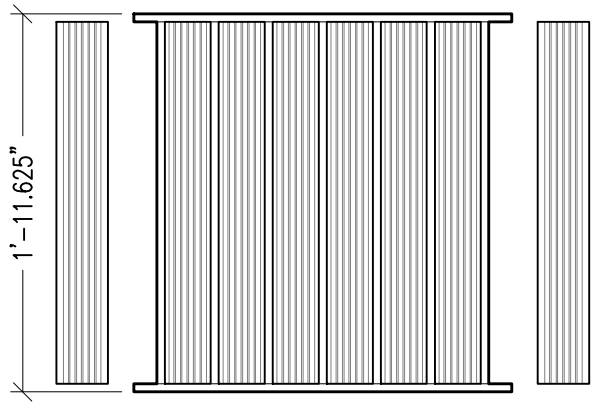

ISOMETRIC

NAIL HOLES WILL BE VISIBLE AT
TOP AND BOTTOM OF UNIT
UNLESS OTHERWISE SPECIFIED

TOP

SIDE

FRONT

RPG DIFFUSOR SYSTEMS, INC.
651-C Commerce Drive, Upper Marlboro MD 20774
Phone: 301-249-0044 * Fax: 301-249-3912
Email: info@rpginc.com

Title: RPG DIFFRACTAL 2X2 JJ
CUTSHEET

Proj: RPG PRODUCT

Date: 5/11/2012

By: WRM

Scale: 1" = 1'-0"

Comments:

Path: M:\Products New\DIFFRACTAL\CAD_DWG\Diffraction Cutsheets.dwg