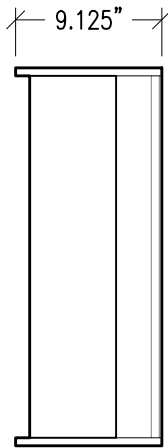

ISOMETRIC

NAIL HOLES WILL BE VISIBLE AT
TOP AND BOTTOM OF UNIT
UNLESS OTHERWISE SPECIFIED

TOP

SIDE

FRONT

RPG DIFFUSOR SYSTEMS, INC.
651-C Commerce Drive, Upper Marlboro MD 20774
Phone: 301-249-0044 * Fax: 301-249-3912
Email: info@rpginc.com

Title: RPG DIFFRACTAL 2X2 JJ
CUTSHEET

Proj: RPG PRODUCT

Date: 5/11/2012

By: WRM

Scale: 1" = 1'-0"

Comments:

Path: M:\Products New\DIFFRACTAL\CAD_DWG\Diffraction Cutsheets.dwg