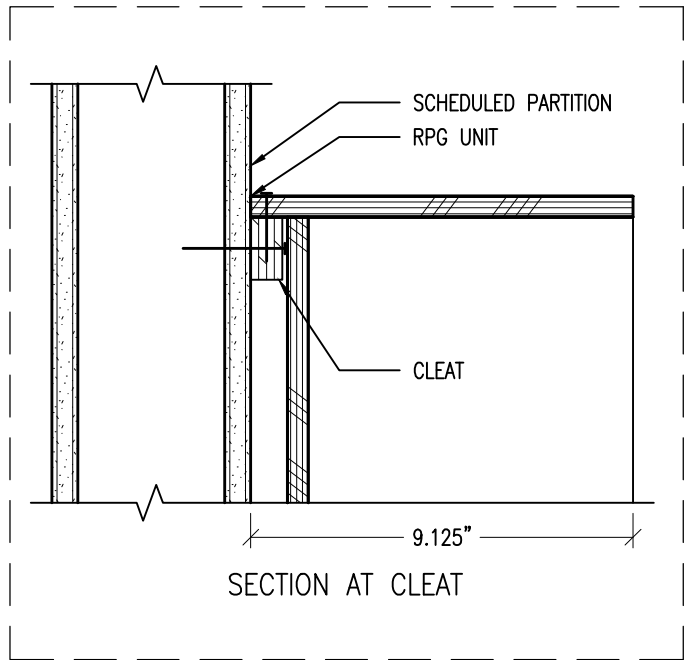

SECTIONAL ISOMETRIC VIEW
SHOWING CLEAT LOCATION

(1) 3/4" PLYWOOD CLEAT WILL BE
PROVIDED FOR EACH UNIT

SECTION AT CLEAT

99 SOUTH STREET, PASSAIC, NJ 07055
(p) 973-916-1166 (e) estimating@rpgacoustic.com

Title: RPG DIFFRACTAL WALL MOUNTING
WOOD CLEAT