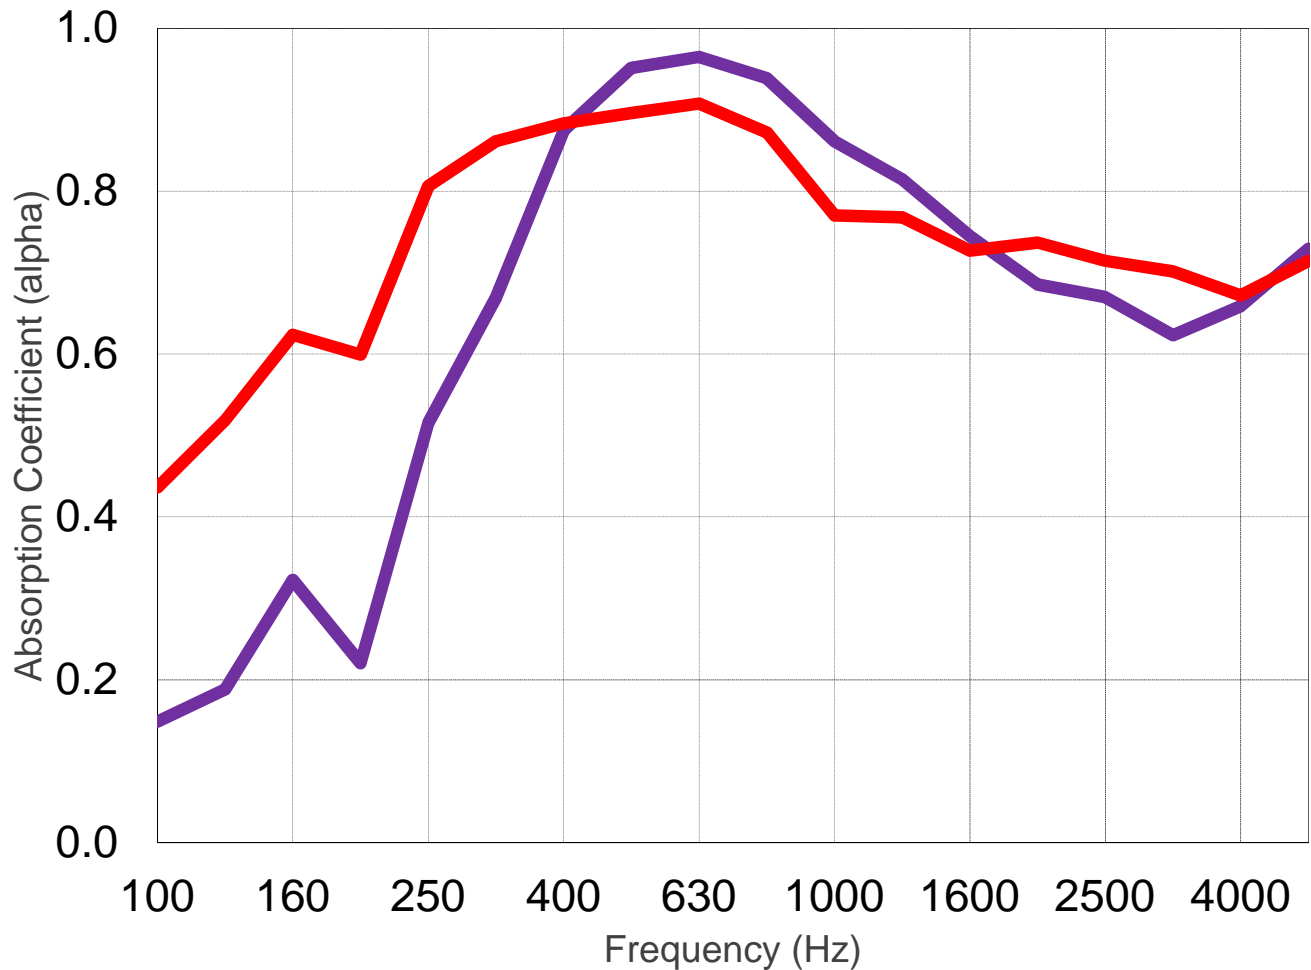

ACOUSTICAL SYSTEMS - LLC

Expo™ Random Incidence Absorption Data

— C Mount, 1" Fiberglass Backing Insulation
— C Mount, 2" Fiberglass Backing Insulation

FREQ	C Mount, 1" Fiberglass Backing Insulation	C Mount, 2" Fiberglass Backing Insulation
100	0.15	0.44
125	0.19	0.52
160	0.32	0.62
200	0.22	0.60
250	0.52	0.81
315	0.67	0.86
400	0.87	0.88
500	0.95	0.90
630	0.96	0.91
800	0.94	0.87
1000	0.86	0.77
1250	0.81	0.77
1600	0.75	0.73
2000	0.69	0.74
2500	0.67	0.71
3150	0.62	0.70
4000	0.66	0.67
5000	0.66	0.67
NRC	1	80.00