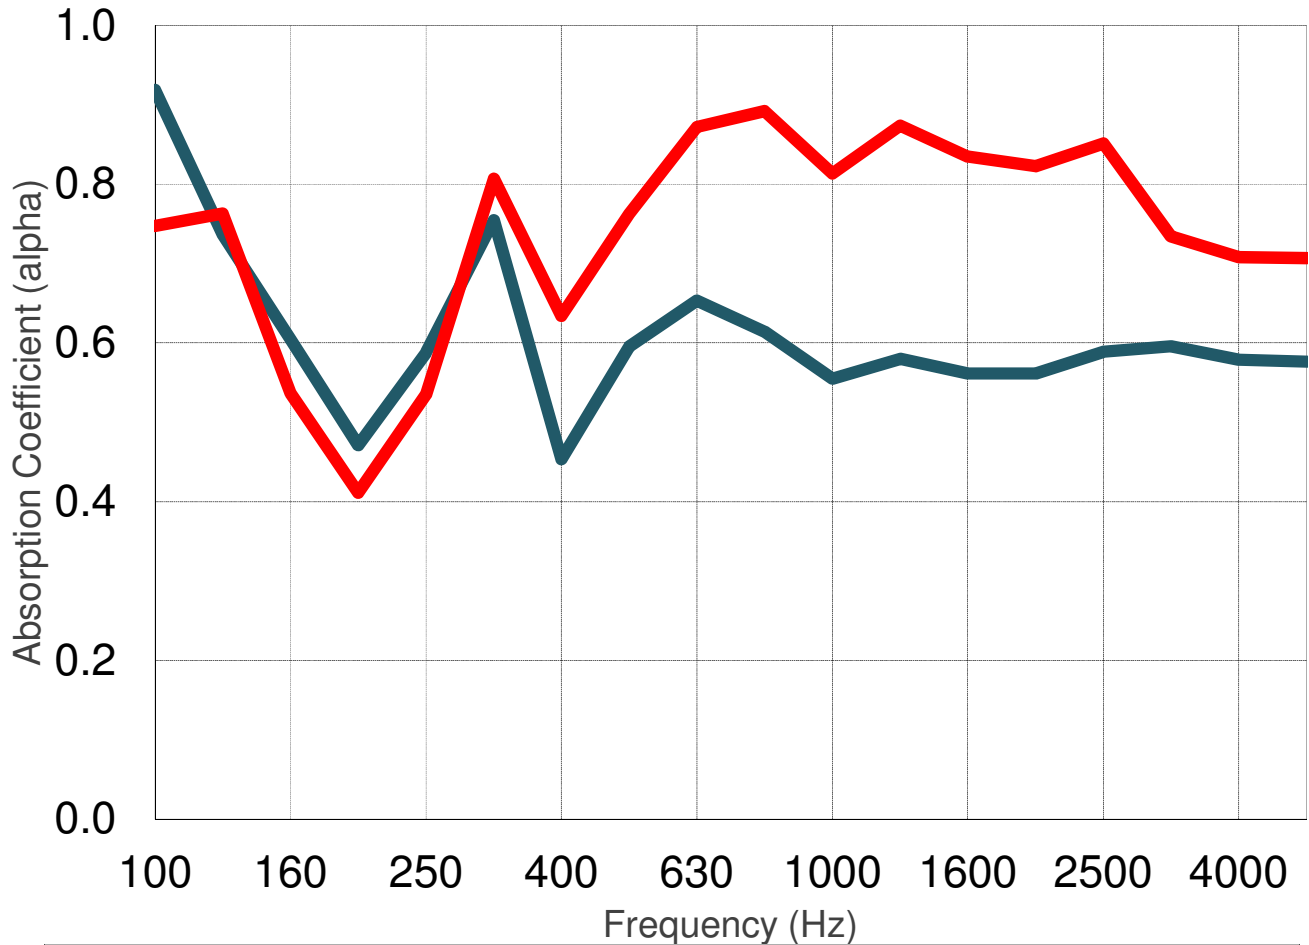

Expo™ Panel Random Incidence Absorption Data - Drop Ceiling

- E-400 Mount, Black Fleece Backing Only
- E-400 Mount, With 1" Fiberglass Backing Insulation

Chesapeake Acoustic
Research Institute, LLC

FREQ	E-400 Mount, Black Fleece Backing Only	E-400 Mount, With 1" Fiberglass Backing Insulation
100	0.92	0.75
125	0.74	0.76
160	0.60	0.54
200	0.47	0.41
250	0.59	0.53
315	0.75	0.81
400	0.45	0.63
500	0.60	0.76
630	0.65	0.87
800	0.61	0.89
1000	0.55	0.81
1250	0.58	0.87
1600	0.56	0.83
2000	0.56	0.82
2500	0.59	0.85
3150	0.60	0.73
4000	0.58	0.71
5000	0.58	0.71
NRC	0.60	0.75