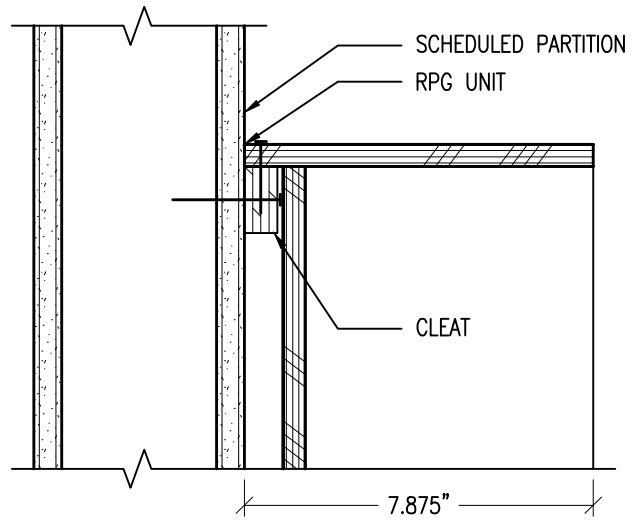

99 SOUTH STREET, PASSAIC, NJ 07055
(p) 973-916-1166 (e) estimating@rpgacoustic.com

Title: RPG MODFFUSOR (2X2)
CLEAT MOUNTING

Proj: RPG PRODUCT

Date: 1/27/17

By: CNN

Scale: NTS

Comments:

Path: F:\Project Mgmt - RPG\RPG PRODUCTS_____Under reviewing___MODF_Modffusor\CAD_DWG\Modffusor Mounting