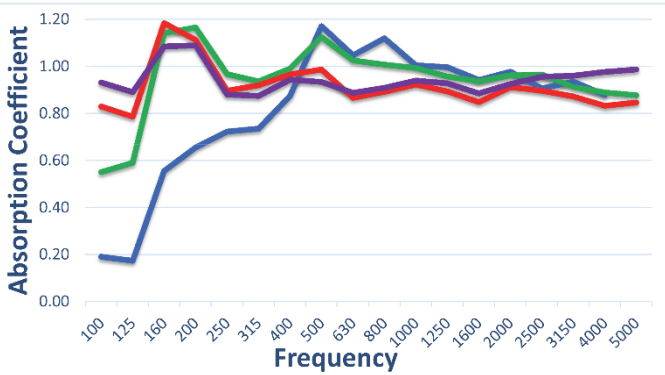

Perfecto® 16/16/8 Panel

Blue = Perfecto® 16/16/8 Panel + 1" 6pcf fiberglass board = NRC 0.95
 Green = Perfecto® 16/16/8 Panel + 2" 6pcf fiberglass board = NRC 1.00
 Red = Perfecto® 16/16/8 Panel + 3" 6pcf fiberglass board = NRC 0.95
 Purple = Perfecto® 16/16/8 Panel + 4" 6pcf fiberglass board = NRC 0.95