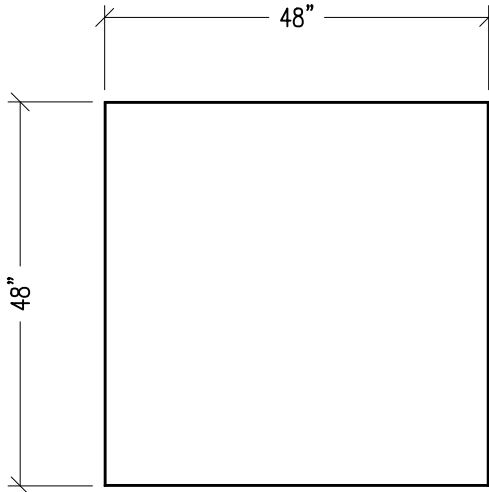

ISOMETRIC

SIDE

SIDE

FACE

99 SOUTH STREET, PASSAIC, NJ 07055
(P) 973-916-1166 (E) estimating@rpgacoustic.com

Title: WAVEFORM BIRADIAL CUTSHEET

Pro: RPG PRODUCT

Date: 6/5/17

By: ACT

Scale: NTS

Comments:

Five horizontal lines for entering comments.

Path: F:\Project Maint - RPG_RPG PRODUCTS\ALL PRODUCTS DRAWING\WFBR_Waveform Biradial G\Product Template\WFBR