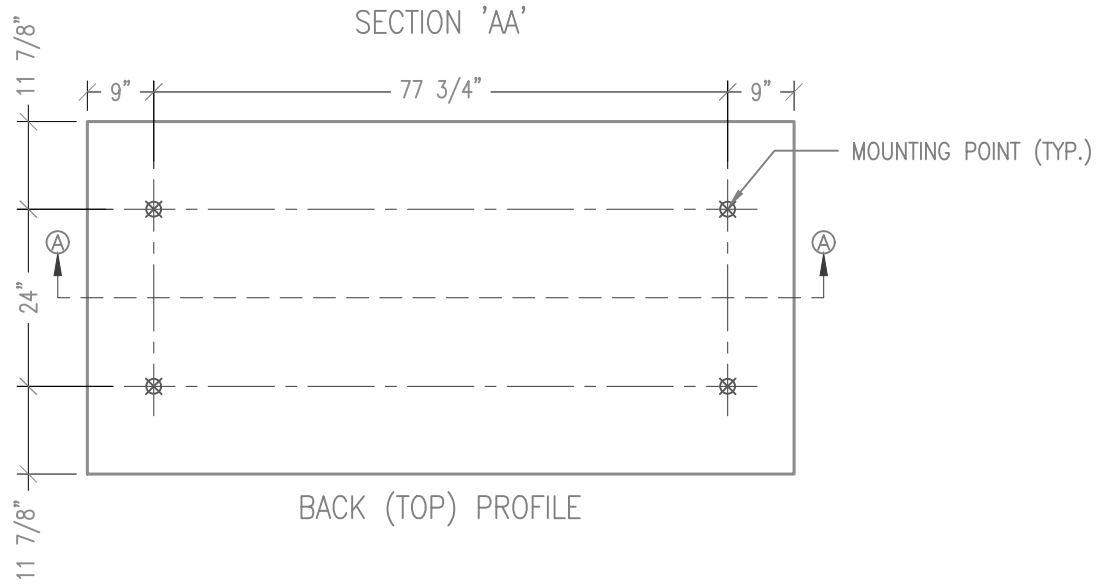

99 SOUTH STREET, PASSAIC, NJ 07055
(P) 973-916-1166 (E) estimating@rpgacoustic.com

Title: RPG WAVEFORM MONORADIAL-WI MOUNTING DETAIL

Proj: RPG PRODUCT

Date: 3/1/17

By: CNN

Scale: 1/2"=1'

Comments:
_____
_____
_____
_____
_____

Path: F:\Project Mgmt - RPG\RPG PRODUCTS\ALL PRODUCTS DRAWING\WFMW_Waveform Monoradial w\CAD_DWG\Monoradial W-Ceiling Mounting