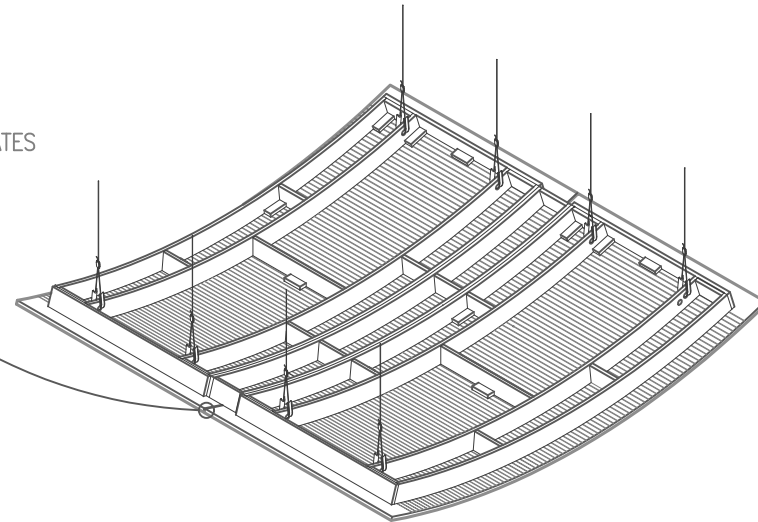

ISOMETRIC

JOINING FRAME CREATES  
A .250" REVEAL.

END

FRONT

USING WOOD SCREWS, ATTACH THE  
RIBS OF THE JOINING FRAME TO  
THE RIBS OF THE MONORADIALS.

ACOUSTICAL SYSTEMS - LLC

99 SOUTH STREET, PASSAIC, NJ 07055  
(P) 973-916-1166 (E) estimating@rpgacoustic.com

Title: RPG WAVEFORM MONORADIAL -WI  
MOUNTING FOR JOINING UNITS

Proj: RPG PRODUCT

Date: 3/1/17

By: CNN

Scale: 3/8" = 1'-0"

Comments:

\_\_\_\_\_

\_\_\_\_\_