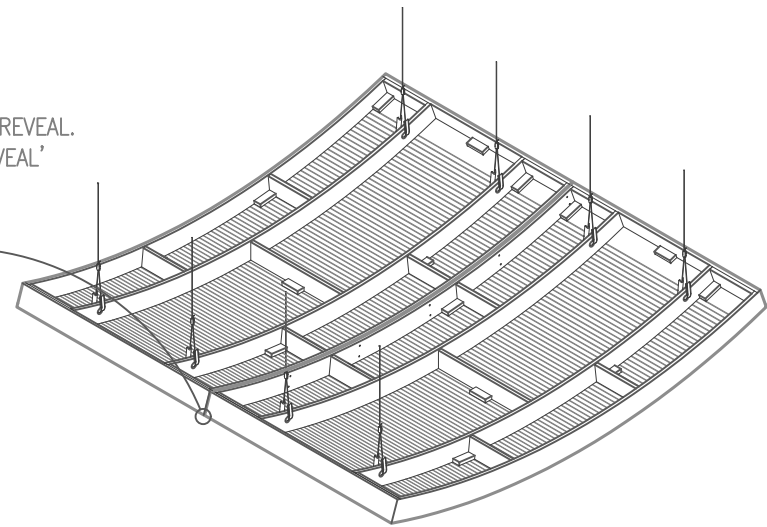

**Comments:**

---

---

---

---

---

SPACER CREATES A .250" REVEAL.  
SEE 'MOUNTING DETAIL-REVEAL'

USING WOOD SCREWS, ATTACH  
THE UNITS THROUGH SPACER.