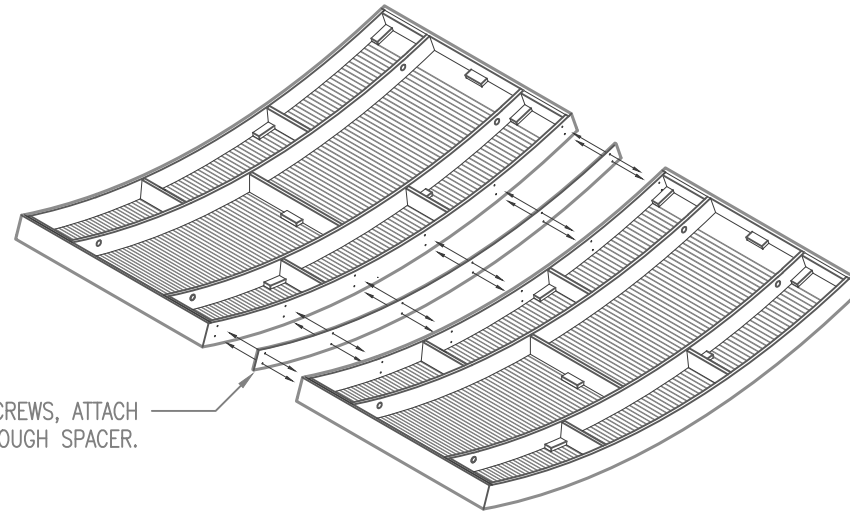

**Comments:**

---

---

---

---

---

SPACER CREATES A .250" REVEAL.  
SEE 'MOUNTING DETAIL-REVEAL'

USING WOOD SCREWS, ATTACH  
THE UNITS THROUGH SPACER.