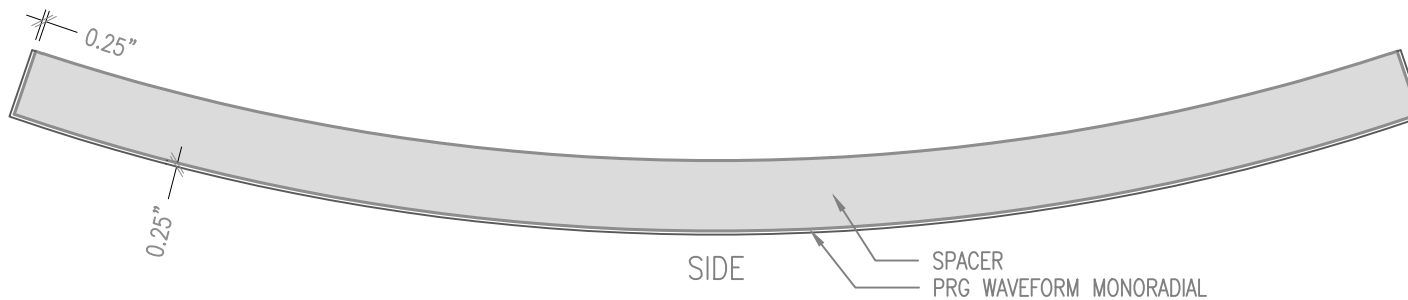

JOINED UNITS
(END VIEW)