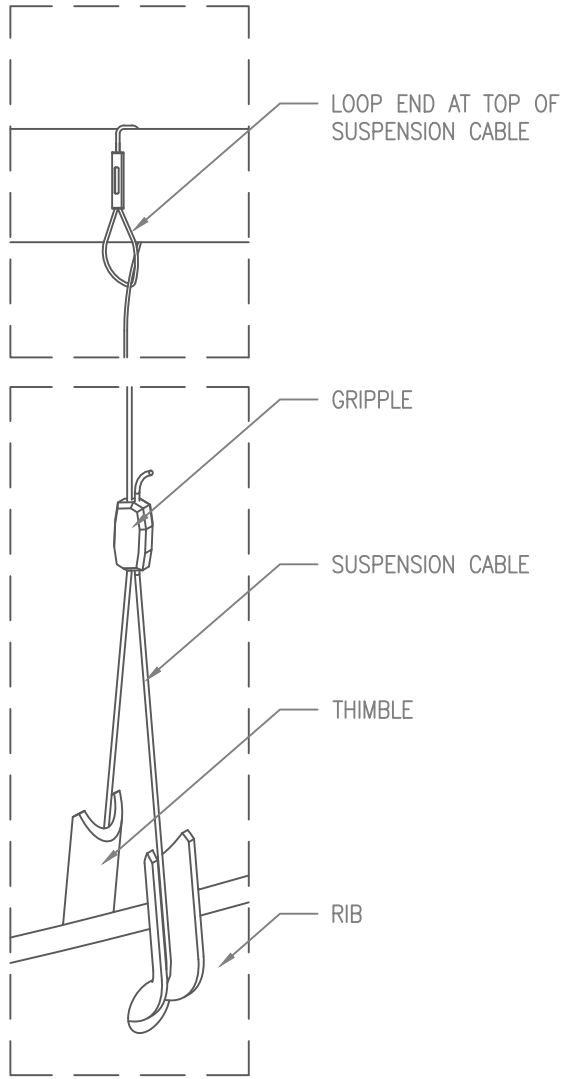

99 SOUTH STREET, PASSAIC, NJ 07055
(P) 973-916-1166 (E) estimating@rpgacoustic.com

Title: RPG WAVEFORM MONORADIAL-WI MOUNTING DETAIL

Proj: RPG PRODUCT

Date: 3/1/17

By: CNN

Scale: 1/2"=1'

Comments:
_____
_____
_____
_____
_____

Path: F:\Project Mgmt - RPG\RPG PRODUCTS\ALL PRODUCTS DRAWING\WFMW_Waveform Monoradial w\CAD_DWG\Monoradial W-Ceiling Mounting