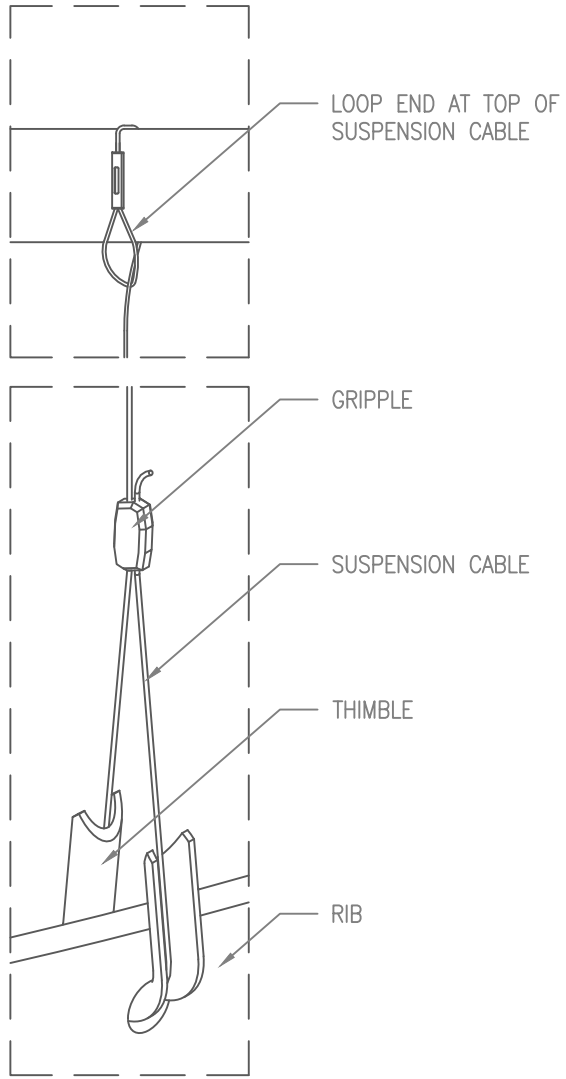

99 SOUTH STREET, PASSAIC, NJ 07055
(P) 973-916-1166 (E) estimating@rpgacoustic.com

Title: RPG WAVEFORM MONORADIAL-WR MOUNTING DETAIL			
Proj: RPG PRODUCT			
Date: 3/1/17	By: CNN	Scale: 1/2"=1'	
Path: F:\Project Mgmt - RPG\RPG PRODUCTS\ALL PRODUCTS DRAWING\WFMW_Waveform Monoradial w\CAD_DWG\Monoradial W-Ceiling Mounting			

Comments: