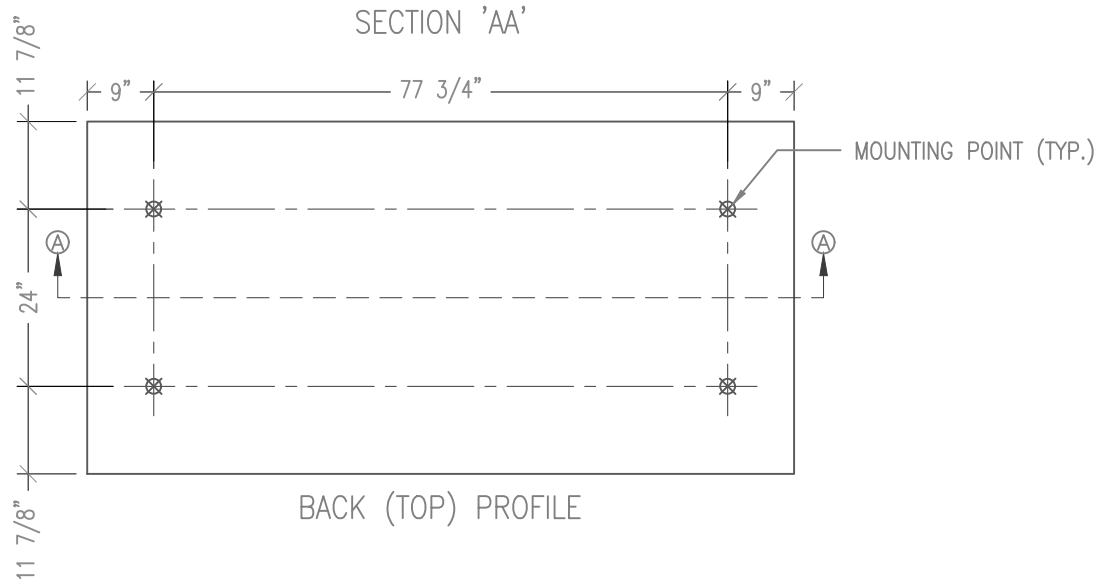

99 SOUTH STREET, PASSAIC, NJ 07055
(P) 973-916-1166 (E) estimating@rpgacoustic.com

Title: RPG WAVEFORM MONORADIAL-WR MOUNTING DETAIL			
Proj: RPG PRODUCT			
Date: 3/1/17	By: CNN	Scale: 1/2"=1'	
Path: F:\Project Mgmt - RPG\RPG PRODUCTS\ALL PRODUCTS DRAWING\WFMW_Waveform Monoradial w\CAD_DWG\Monoradial W-Ceiling Mounting			

Comments: