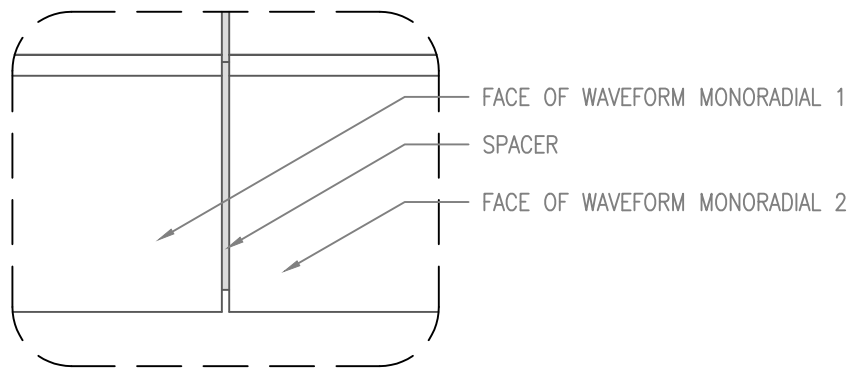

JOINED UNITS
(END VIEW)