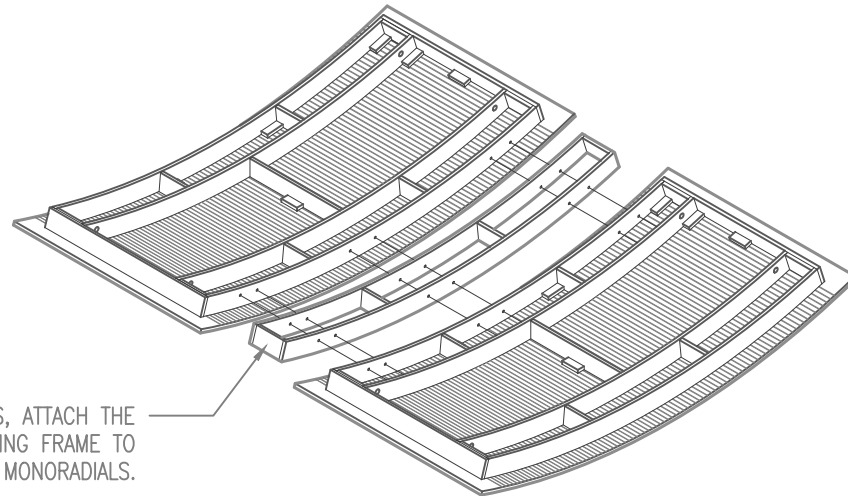

ISOMETRIC

JOINING FRAME CREATES  
A .250" REVEAL.

END

FRONT

USING WOOD SCREWS, ATTACH THE  
RIBS OF THE JOINING FRAME TO  
THE RIBS OF THE MONORADIALS.

ACOUSTICAL SYSTEMS - LLC

99 SOUTH STREET, PASSAIC, NJ 07055  
(P) 973-916-1166 (E) estimating@rpgacoustic.com

Title: RPG WAVEFORM MONORADIAL -WI  
MOUNTING FOR JOINING UNITS

Proj: RPG PRODUCT

Date: 3/1/17

By: CNN

Scale: 3/8" = 1'-0"

Comments:

\_\_\_\_\_

\_\_\_\_\_