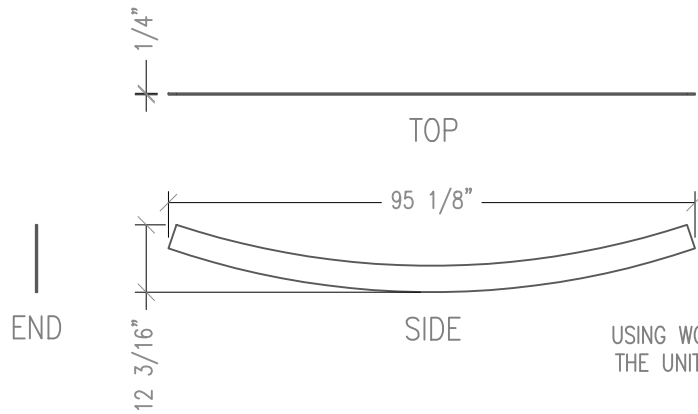

**Comments:**

---

---

---

---

---

SPACER CREATES A .250" REVEAL.  
SEE 'MOUNTING DETAIL-REVEAL'

USING WOOD SCREWS, ATTACH  
THE UNITS THROUGH SPACER.