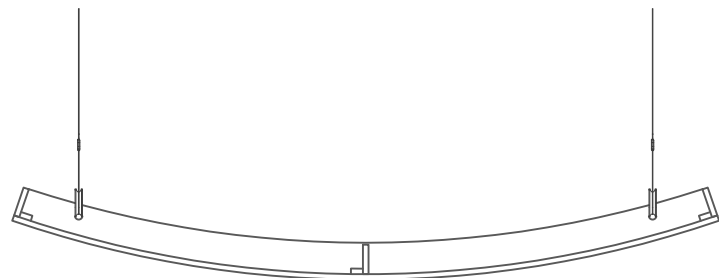

99 SOUTH STREET, PASSAIC, NJ 07055
(P) 973-916-1166 (E) estimating@rpgacoustic.com

Title: RPG WAVEFORM MONORADIAL-WR MOUNTING DETAIL			
Proj: RPG PRODUCT			
Date: 3/1/17	By: CNN	Scale: 1/2"=1'	
Path: F:\Project Mgmt - RPG\RPG PRODUCTS\ALL PRODUCTS DRAWING\WFMW_Waveform Monoradial w\CAD_DWG\Monoradial W-Ceiling Mounting			

Comments: