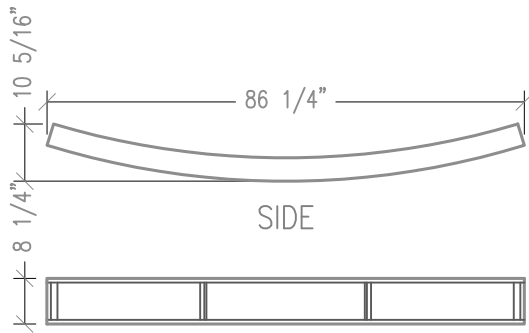

ISOMETRIC

JOINING FRAME CREATES  
A .250" REVEAL.

END

FRONT

USING WOOD SCREWS, ATTACH THE  
RIBS OF THE JOINING FRAME TO  
THE RIBS OF THE MONORADIALS.

ACOUSTICAL SYSTEMS - LLC

99 SOUTH STREET, PASSAIC, NJ 07055  
(P) 973-916-1166 (E) estimating@rpgacoustic.com

Title: RPG WAVEFORM MONORADIAL -WI  
MOUNTING FOR JOINING UNITS

Proj: RPG PRODUCT

Date: 3/1/17

By: CNN

Scale: 3/8" = 1'-0"

Comments:

\_\_\_\_\_

\_\_\_\_\_

**Title:** RPG WAVEFORM MONORADIAL-WI MOUNTING DETAIL

**Proj:** RPG PRODUCT

**Date:** 3/1/17

**By:** CNN

**Scale:** 1/2"=1'

**Comments:**  
 \_\_\_\_\_  
 \_\_\_\_\_  
 \_\_\_\_\_  
 \_\_\_\_\_  
 \_\_\_\_\_