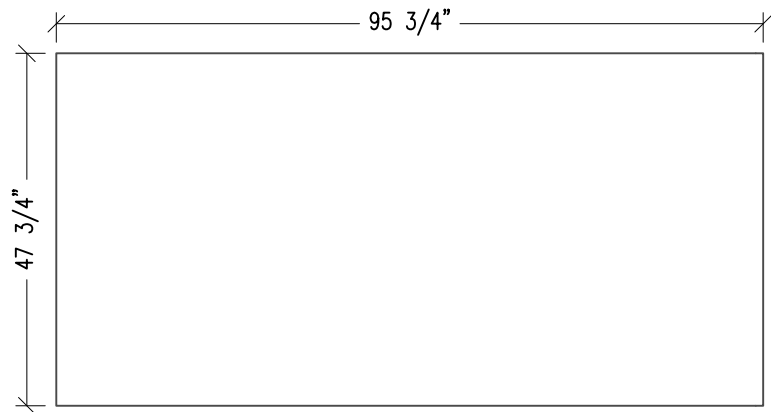

FACE

ACOUSTICAL SYSTEMS - LLC

99 SOUTH STREET, PASSAIC, NJ 07055
(P) 973-916-1166 (E) estimating@rpgacoustic.com

Title: RPG WAVEFORM MONORADIAL W
- WALL UNIT CUTSHEET

Proj: RPG PRODUCT

Date: 3/1/17

By: CNN

Scale: 1/2"=1'

Comments:

_____

_____

_____

_____

_____

Path: F:\Project Mgmt - RPG\RPG PRODUCTS\ALL PRODUCTS DRAWING\WFMW_Waveform Monoradial w\CAD_DWG\Monoradial W-WALL Cutsheet