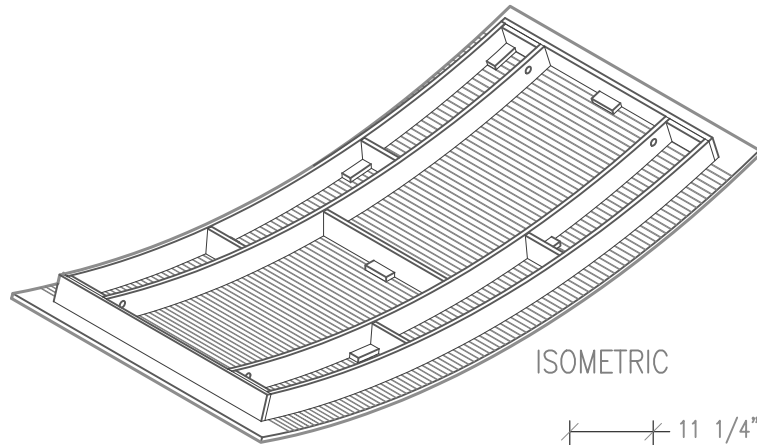

ISOMETRIC

SIDE

END

FACE

99 SOUTH STREET, PASSAIC, NJ 07055
(P) 973-916-1166 (E) estimating@rpgacoustic.com

Title: RPG WAVEFORM MONORADIAL-WR
CEILING UNIT CUTSHEET

Proj: RPG PRODUCT

Date: 3/1/17

By: CNN

Scale: 1/2"=1'

Comments:

Path: F:\Project Mgmt - RPG__RPG PRODUCTS\ALL PRODUCTS DRAWING\WFMW_Waveform Monoradial w\CAD_DWG\Monoradial W-Ceiling Cutsheet

ISOMETRIC

SIDE

END

FACE