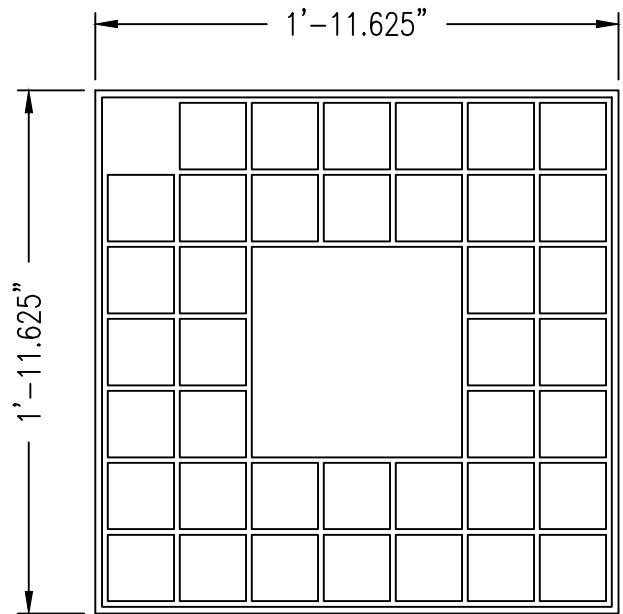

S.W. ISOMETRIC

TOP

SIDE

FRONT

99 SOUTH STREET, PASSAIC, NJ 07055  
 (p) 973-916-1166 (e) estimating@rpgacoustic.com

Title: RPG OMNIFFUSOR LIGHT FRG  
 CUTSHEET

Proj: RPG PRODUCT

Date: 2/25/16

By: CNN

Scale: 1-1/2"=1'

Comments:

---

---

---

---

---