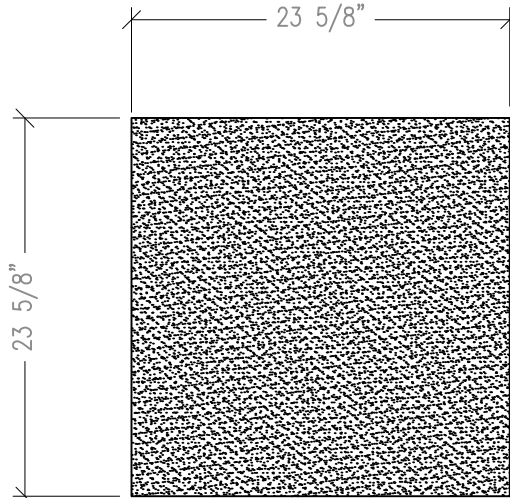

ISOMETRIC

MEMBRANE
HZ TBD

SECTION

SIDE

FRONT

99 SOUTH STREET, PASSAIC, NJ 07055
(P) 973-916-1166 (E) estimating@rpgacoustic.com

Title: **MODEX CORNER CUTSHEET**

Pro: **RPG PRODUCT**