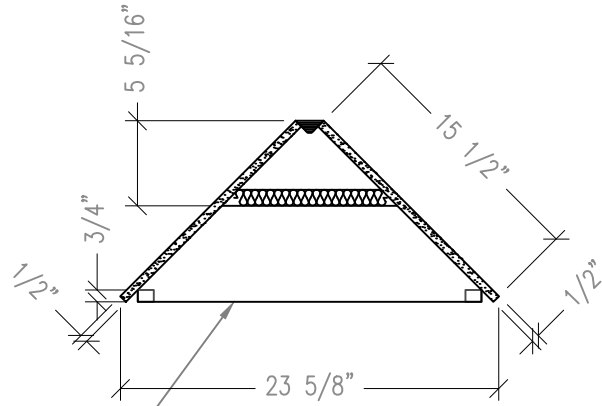

ISOMETRIC

MEMBRANE
HZ TBD

SECTION

SIDE

FRONT

99 SOUTH STREET, PASSAIC, NJ 07055
(P) 973-916-1166 (E) estimating@rpgacoustic.com

Title: **MODEX CORNER CUTSHEET**

Pro: **RPG PRODUCT**