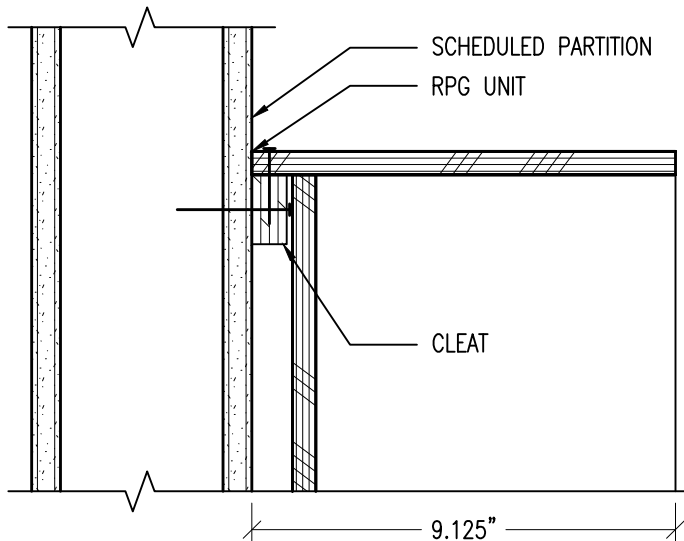

(1) 3/4" PLYWOOD CLEAT WILL BE PROVIDED FOR EACH UNIT

ADDITIONAL CLEATS MAY BE REQUIRED FOR UNITS OVER 48" TALL.

CAULK EDGES TO PREVENT VIBRATION

99 SOUTH STREET, PASSAIC, NJ 07055
 (p) 973-916-1166 (e) estimating@rpgacoustic.com

Title: RPG QRD / DIFFRACTAL (4X2)
 CLEAT MOUNTING

Pro: RPG PRODUCT

Date: 2/8/2017

By: CNN

Scale: NYS

Path:

Comments:
