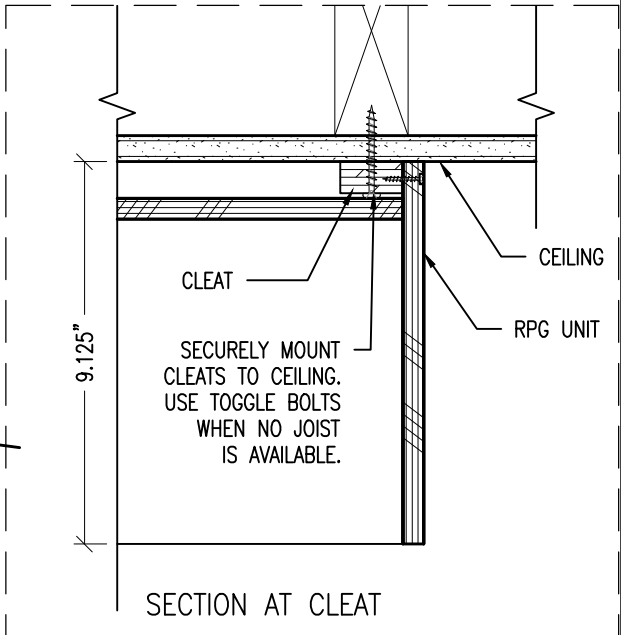

SECTION AT CLEAT

99 SOUTH STREET, PASSAIC, NJ 07055
(p) 973-916-1166 (e) estimating@rpgacoustic.com

Title: RPG DIFFRACTAL CEILING MOUNTING

Proj: RPG PRODUCT

Date: 2/7/17 By: CNN Scale: N15

Path: F:\Project Mgmt - RPG\RPG PRODUCTS\... Under reviewing\... DIFR_Diffractal\CAD DWG\Diffractal Mounting

Comments: