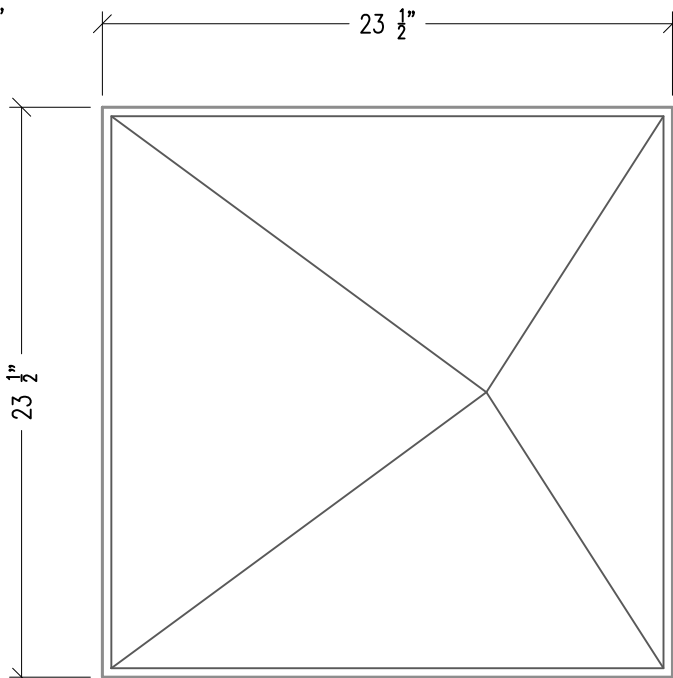

ISOMETRIC VIEW

SIDE VIEW

SIDE VIEW

FRONT VIEW

99 SOUTH STREET, PASSAIC, NJ 07055
 (P) 973-916-1166 (E) estimating@rpgacoustic.com

Title: GOLDEN PYRAMID 2' X 2'
 CUTSHEET

Pro: RPG PRODUCT

Date: 6/26/18