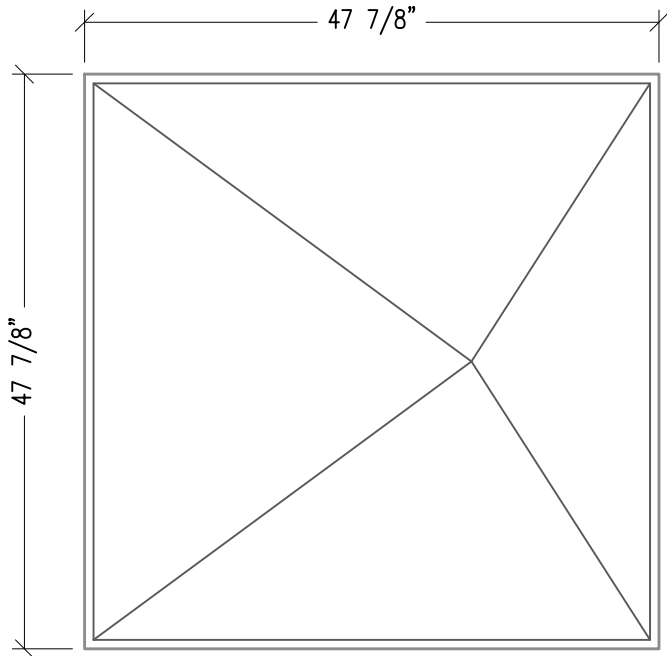

ISOMETRIC VIEW

SIDE VIEW

SIDE VIEW

FRONT VIEW

99 SOUTH STREET, PASSAIC, NJ 07055
 (P) 973-916-1166 (E) estimating@rpgacoustic.com

Title: GOLDEN PYRAMID 4'X4'
 CUTSHEET

Proj: RPG PRODUCT

Date: 5/10/17