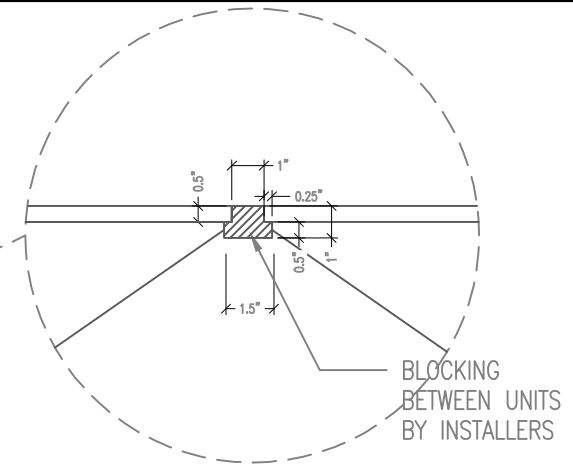

PLAN VIEW

DETAIL VIEW (ZOOM 4X'S)

FRONT ELEVATION

SIDE VIEW

DETAIL VIEW (ZOOM 4X'S)

99 SOUTH STREET, PASSAIC, NJ 07055
 (P) 973-916-1166 (E) estimating@rpgacoustic.com

Title: GOLDEN PYRAMID
 WALL MOUNTED - DIRECT