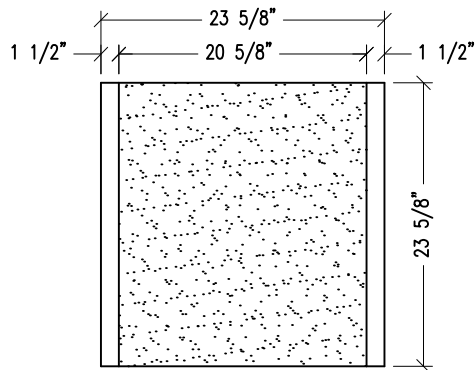

ISOMETRIC
SHOWN WITH PARTIAL FABRIC WRAP

TOP

BACK

FRONT

SIDE

99 SOUTH STREET, PASSAIC, NJ 07055
(P) 973-916-1166 (E) estimating@rpgacoustic.com

Title: **MODEX MODULE
CUTSHEET**

Pro: **RPG PRODUCT**