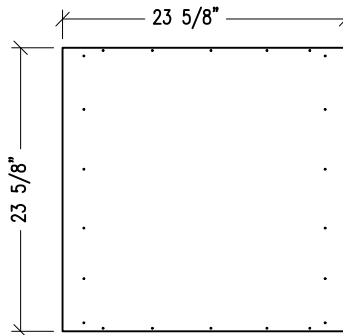

ISOMETRIC
SHOWN WITH PARTIAL FABRIC WRAP

TOP

BACK

FRONT

SIDE

99 SOUTH STREET, PASSAIC, NJ 07055
(P) 973-916-1166 (E) estimating@rpgacoustic.com

Title: **MODEX MODULE
CUTSHEET**

Pro: **RPG PRODUCT**