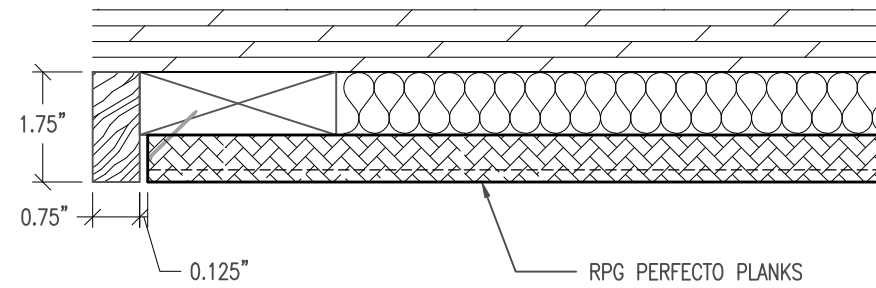

ISOMETRIC VIEW (NTS)

A-DETAIL SECTION @ TRIM

B-DETAIL SECTION @ BOTTOM

C-DETAIL SECTION @ TOP

99 SOUTH STREET, PASSAIC, NJ 07055  
(p) 973-916-1166 (e) estimating@rpgacoustic.com

Title: RPG PERFECTO WALL PLANK  
NAIL DIRECT HORIZONTAL MOUNTING

Proj: RPG PRODUCT

Date: 2/6/17

By: CNN

Scale: NTS

Comments:

Path: F:\Project Mgmt - RPG\PROJECTS\...Under reviewing\PERFPL-Micro\_Perfecto Absorptive Wood Plank\CAD\_DWG\RPG Micro Plank Mounting - Masterfile