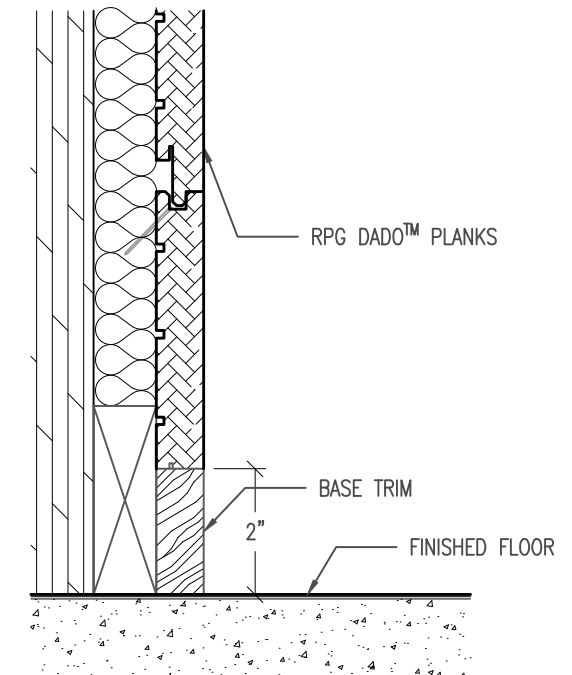

ISOMETRIC VIEW (NTS)

A-DETAIL SECTION @ TRIM

B-DETAIL SECTION @ BOTTOM

C-DETAIL SECTION @ TOP

99 SOUTH STREET, PASSAIC, NJ 07055  
(p) 973-916-1166 (e) estimating@rpgacoustic.com

Title: RPG PERFECTO WALL PLANK  
NAIL DIRECT HORIZONTAL MOUNTING

Proj: RPG PRODUCT

Date: 2/6/17

By: CNN

Scale: NTS

Comments:

Path: F:\Project Mgmt - RPG\PROJECTS\...Under reviewing\PERFPL-Micro\_Perfecto Absorptive Wood Plank\CAD\_DWG\RPG Micro Plank Mounting - Masterfile