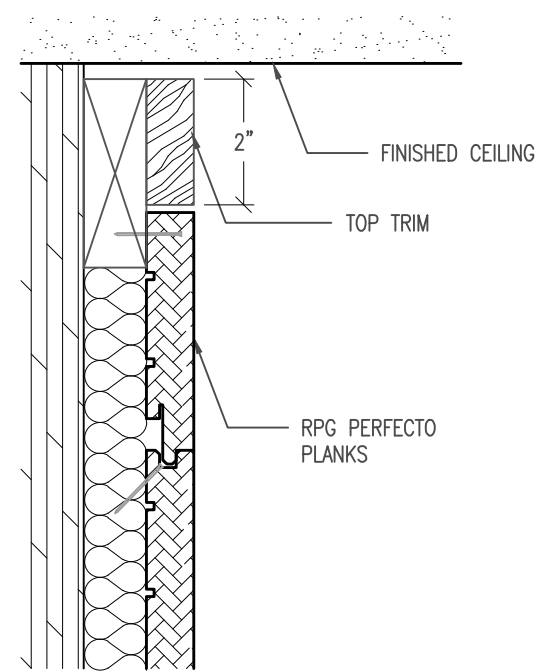

ISOMETRIC VIEW (NTS)

A-DETAIL SECTION @ TRIM

B-DETAIL SECTION @ BOTTOM

C-DETAIL SECTION @ TOP

99 SOUTH STREET, PASSAIC, NJ 07055  
(p) 973-916-1166 (e) estimating@rpgacoustic.com

Title: RPG PERFECTO WALL PLANK  
NAIL DIRECT HORIZONTAL MOUNTING

Proj: RPG PRODUCT

Date: 2/6/17

By: CNN

Scale: NTS

Comments:

Path: F:\Project Mgmt - RPG\PROJECTS\...Under reviewing\PERFPL-Micro\_Perfecto Absorptive Wood Plank\CAD\_DWG\RPG Micro Plank Mounting - Masterfile