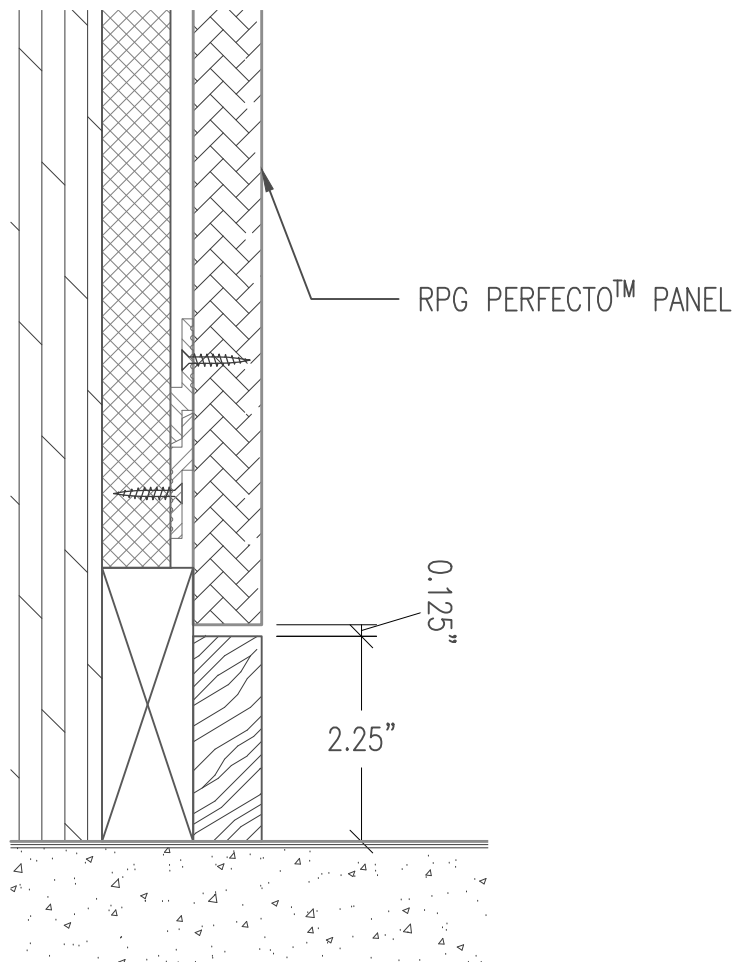

ISOMETRIC VIEW (NTS)

A-DETAIL SECTION @ TRIM

B-DETAIL SECTION @ BOTTOM

C-DETAIL SECTION @ TOP

99 SOUTH STREET, PASSAIC, NJ 07055
(p) 973-916-1166 (e) estimating@rpgacoustic.com

Title: RPG PERFECTO WALL PANEL MOUNTING - ZCLIP

Proj: RPG PRODUCT

Date: 3/2/17 By: CNN Scale: NTS

Path:

Comments:
