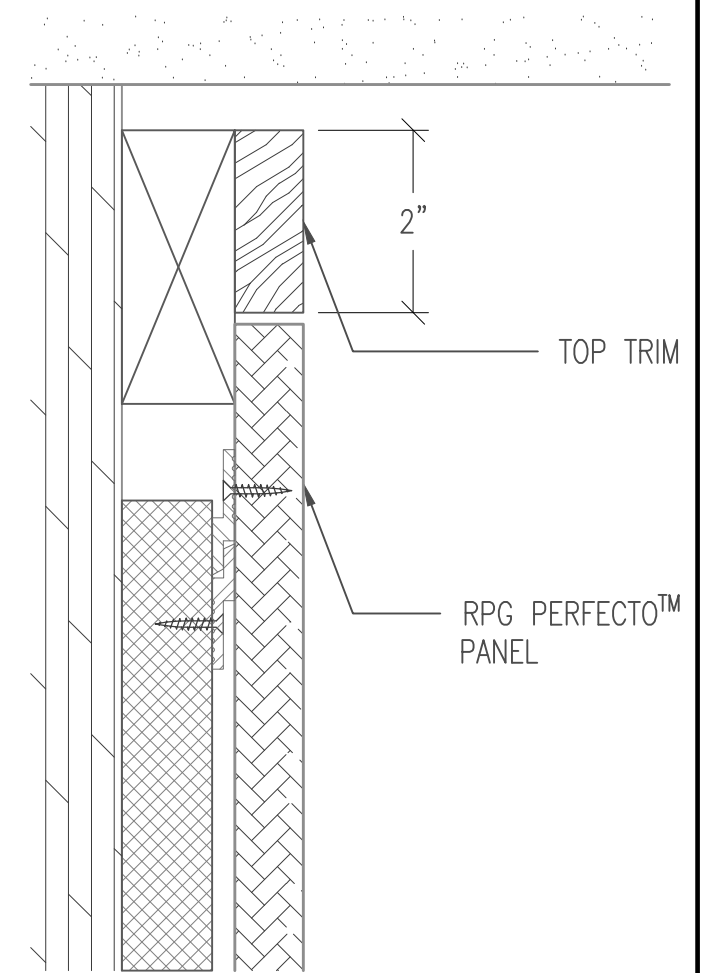

ISOMETRIC VIEW (NTS)

A-DETAIL SECTION @ TRIM

B-DETAIL SECTION @ BOTTOM

C-DETAIL SECTION @ TOP

99 SOUTH STREET, PASSAIC, NJ 07055
(p) 973-916-1166 (e) estimating@rpgacoustic.com

Title: RPG PERFECTO WALL PANEL MOUNTING - ZCLIP