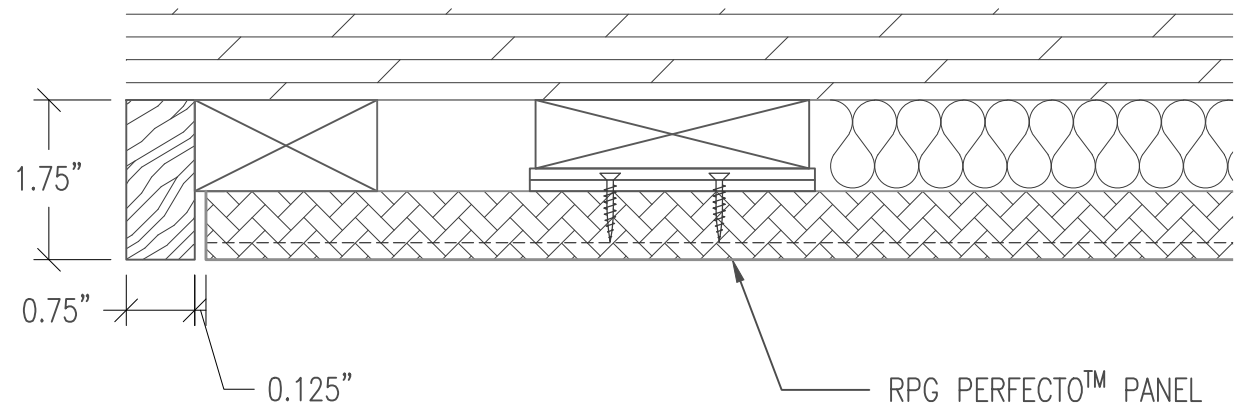

ISOMETRIC VIEW (NTS)

A-DETAIL SECTION @ TRIM

B-DETAIL SECTION @ BOTTOM

C-DETAIL SECTION @ TOP

99 SOUTH STREET, PASSAIC, NJ 07055
(p) 973-916-1166 (e) estimating@rpgacoustic.com

Title: RPG PERFECTO WALL PANEL MOUNTING - ZCLIP