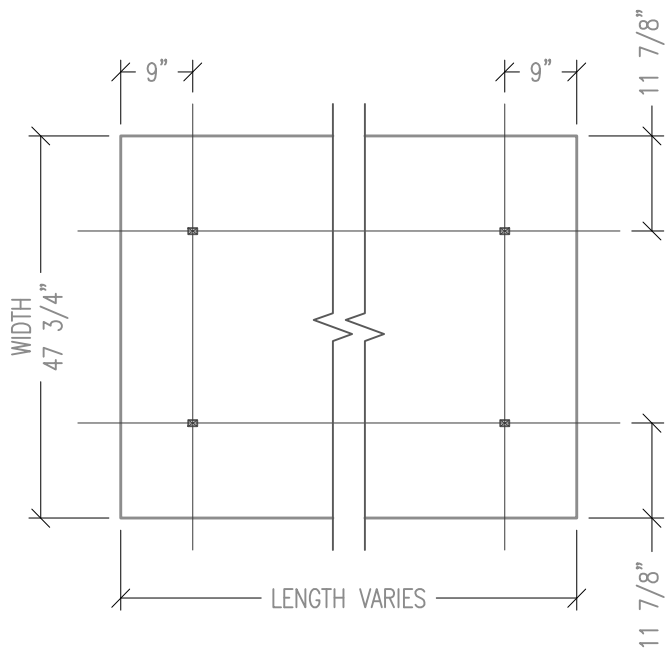

REFLECTOR PANEL SECTION

MOUNTING POINTS LAYOUT