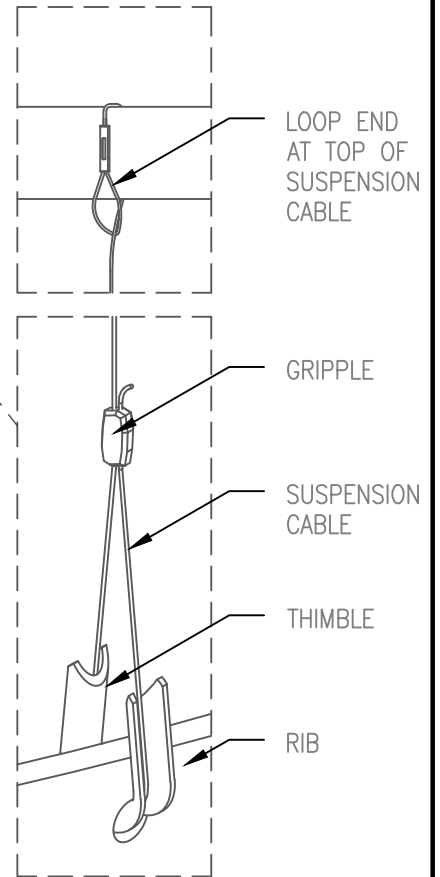

99 SOUTH STREET, PASSAIC, NJ 07055
(P) 973-916-1166 (E) estimating@rpgacoustic.com

Title: RPG PLANAR REFLECTOR
CEILING MOUNTING DETAIL

Proj: RPG PRODUCT

Date: 4/4/2017

By: ACT

Scale: NTS

Comments:

Path: F:\Project Mgmt - RPG_RPG PRODUCTS\ALL PRODUCTS DRAWING\PRRW_Planarform Reflector W\CAD_DWG\Planarform Reflector Mounting