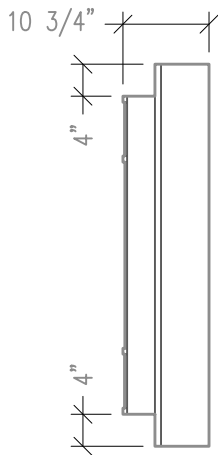

END

ACOUSTICAL SYSTEMS - LLC

99 SOUTH STREET, PASSAIC, NJ 07055
(P) 973-916-1166 (E) estimating@rpgacoustic.com

Title: WAVEFORM SPLINE WOOD
INSET RIBS

Pro: RPG PRODUCT

Date: 4/11/17

By: ACT

Scale: NTS

Comments:

Path: F:\Project Maint - RPG\RPG PRODUCTS\ALL PRODUCTS DRAWING\WFSW_Waveform Spline W\CAD_DWG\WFSW_Cutsheet