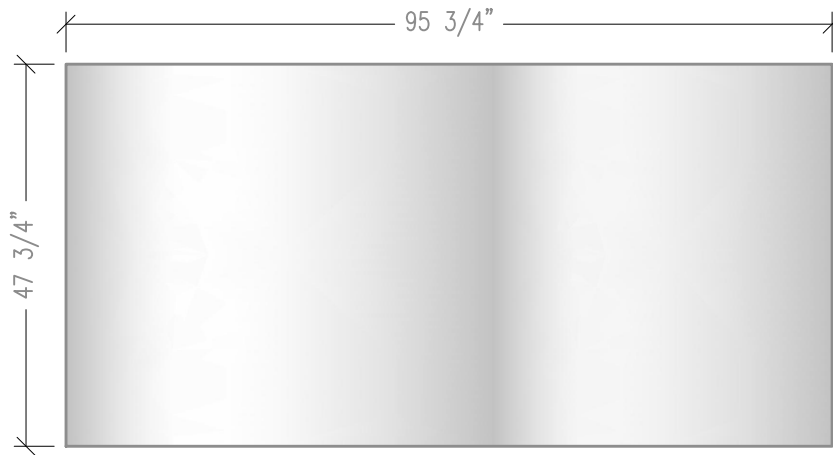

ISOMETRIC

SIDE

END

FRONT

ACOUSTICAL SYSTEMS - LLC

99 SOUTH STREET, PASSAIC, NJ 07055
 (P) 973-916-1166 (E) estimating@rpgacoustic.com

Title: WAVEFORM SPLINE WOOD
 INSET RIBS

Pro: RPG PRODUCT