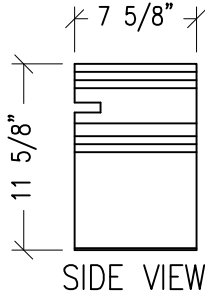

DB12S (A BLOCK)
ISOMETRIC

DB12S (B BLOCK)
ISOMETRIC

99 SOUTH STREET, PASSAIC, NJ 07055
(P) 973-916-1166 (E) estimating@rpgacoustic.com

Title: DIFFUSORBLOX - DB12S
12" DEPTH - SLOTTED CUTSHEET

Pro: RPG PRODUCT