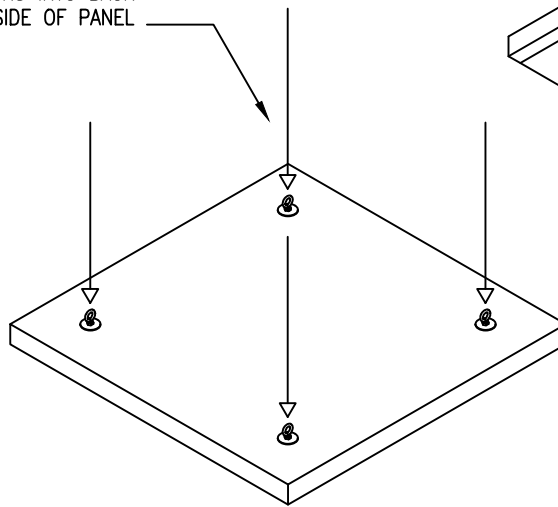

SUSPENSION  
BY OTHERS

SCREW ROTOFAST™ EYE BOLT  
ANCHORS INTO BACK  
SIDE OF PANEL

HANG PANEL ON  
APPROPRIATE  
WIRE/CABLE

		QTY./LENGTH			
		24"	48"	72"	96"
24"		4	4	6	8
48"		4	4	6	8
72"		6	6	-	-
96"		8	8	-	-