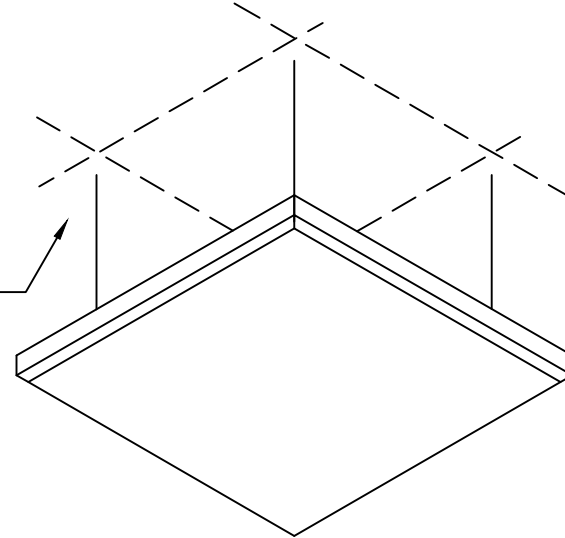

SUSPENSION  
BY OTHERS

SCREW ROTOFAST™ EYE BOLT  
ANCHORS INTO BACK  
SIDE OF PANEL

HANG PANEL ON  
APPROPRIATE  
WIRE/CABLE

		QTY./LENGTH			
		24"	48"	72"	96"
24"		4	4	6	8
48"		4	4	6	8
72"		6	6	-	-
96"		8	8	-	-