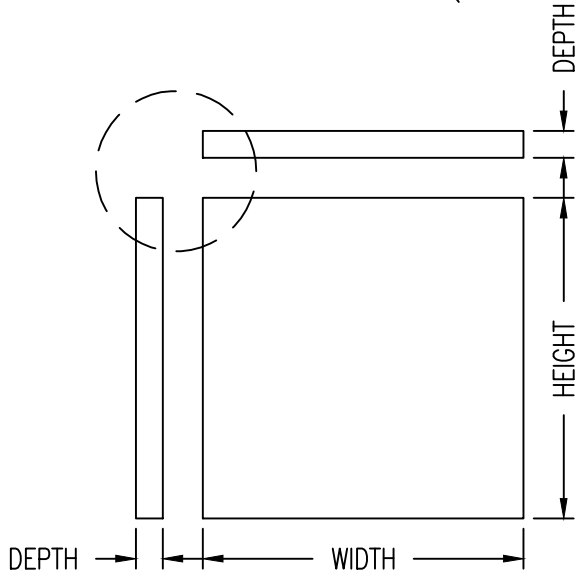

RADIUSED

MITERED

SQUARE

BEVELED
(STANDARD .5"x.5")

MAX. B.A.D. PANEL SIZES		
WIDTH	HEIGHT	DEPTH
48"	96"	1.188"
48"	96"	2.188"
48"	96"	3.188"
48"	96"	4.188"

99 SOUTH STREET, PASSAIC, NJ 07055
(p) 973-916-1166 (e) estimating@rpgacoustic.com

Title: RPG BAD PANEL CUTSHEET

Proj: PROJECT

Date: 1/10/17

By: CNN

Scale: NTS

Path:

Comments:
