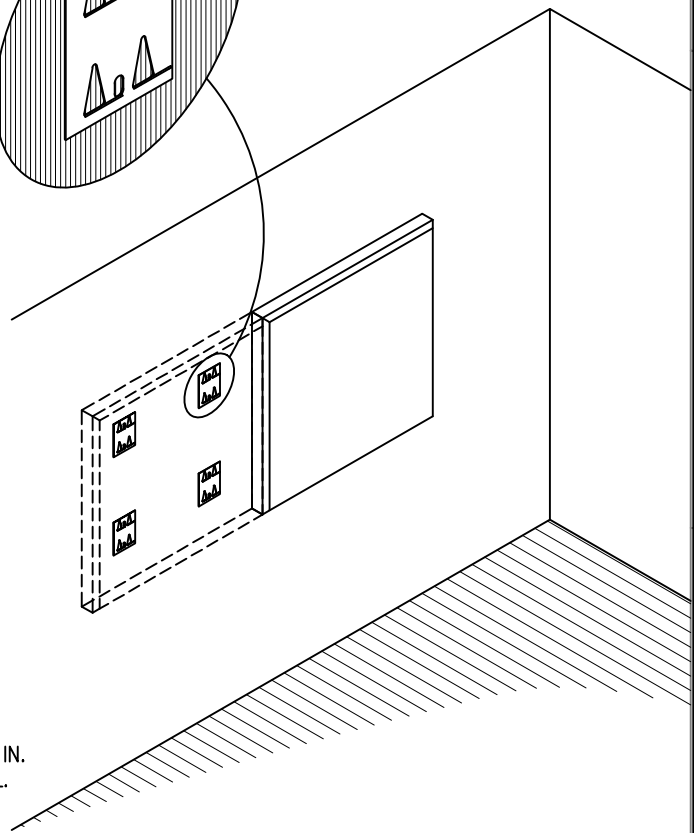

ATTACH IMPALING CLIPS TO WALL.

| QTY./LENGTH | | | | |
|-------------|-----|-----|-----|-----|
| | 24" | 48" | 72" | 96" |
| 24" | 4 | 4 | 6 | 8 |
| 48" | 4 | 4 | 6 | 8 |
| 72" | 6 | 6 | - | - |
| 96" | 8 | 8 | - | - |

DRAW A LINE 1" ABOVE DESIRED HEIGHT.

GENTLY REST PANEL AGAINST CLIPS MAINTAINING LEVEL WITH LINE.

PUSH FIRMLY DOWN & IN. PIERCE BACK OF PANEL.

99 SOUTH STREET, PASSAIC, NJ 07055
 (p) 973-916-1166 (e) estimating@rpgacoustic.com

Title: RPG B.A.D PANEL MOUNTING
 # 1 IMPALING CLIP

Proj: RPG PRODUCT

Date: 1/10/17

By: CNN

Scale: NTS

Path:

Comments:
