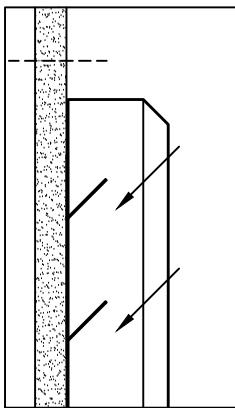

ATTACH IMPALING CLIPS TO WALL.

| QTY./LENGTH | | | | |
|-------------|-----|-----|-----|-----|
| | 24" | 48" | 72" | 96" |
| 24" | 4 | 4 | 6 | 8 |
| 48" | 4 | 4 | 6 | 8 |
| 72" | 6 | 6 | - | - |
| 96" | 8 | 8 | - | - |

DRAW A LINE 1" ABOVE DESIRED HEIGHT.

GENTLY REST PANEL AGAINST CLIPS MAINTAINING LEVEL WITH LINE.

PUSH FIRMLY DOWN & IN. PIERCE BACK OF PANEL.

99 SOUTH STREET, PASSAIC, NJ 07055
 (p) 973-916-1166 (e) estimating@rpgacoustic.com

Title: RPG B.A.D PANEL MOUNTING
 # 1 IMPALING CLIP

Proj: RPG PRODUCT

Date: 1/10/17

By: CNN

Scale: NTS

Path:

Comments:
