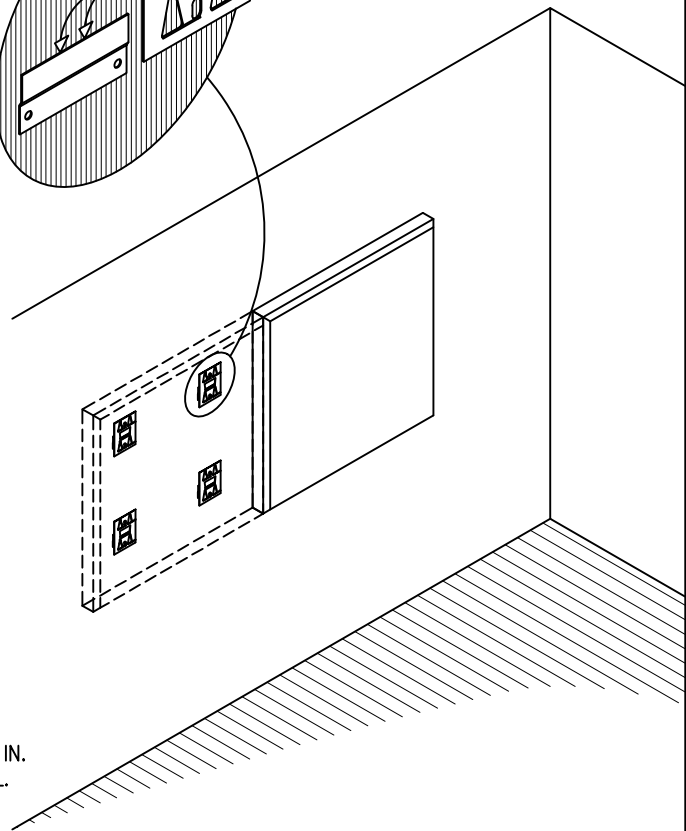

ATTACH Z-CLIPS
TO WALL, HANG
IMPALING CLIPS

| QTY./LENGTH | | | | |
|-------------|-----|-----|-----|-----|
| | 24" | 48" | 72" | 96" |
| 24" | 4 | 4 | 6 | 8 |
| 48" | 4 | 4 | 6 | 8 |
| 72" | 6 | 6 | - | - |
| 96" | 8 | 8 | - | - |

DRAW A LINE 1"
ABOVE DESIRED
HEIGHT.
GENTLY REST
PANEL AGAINST
CLIPS MAINTAINING
LEVEL WITH LINE.

PUSH FIRMLY DOWN & IN.
PIERCE BACK OF PANEL.

99 SOUTH STREET, PASSAIC, NJ 07055
(p) 973-916-1166 (e) estimating@rpgacoustic.com

Title: RPG B.A.D PANEL MOUNTING
2 IMPALING Z CLIP

Proj: RPG PRODUCT

Date: 1/10/17

By: CNN

Scale: NTS

Path:

Comments:
