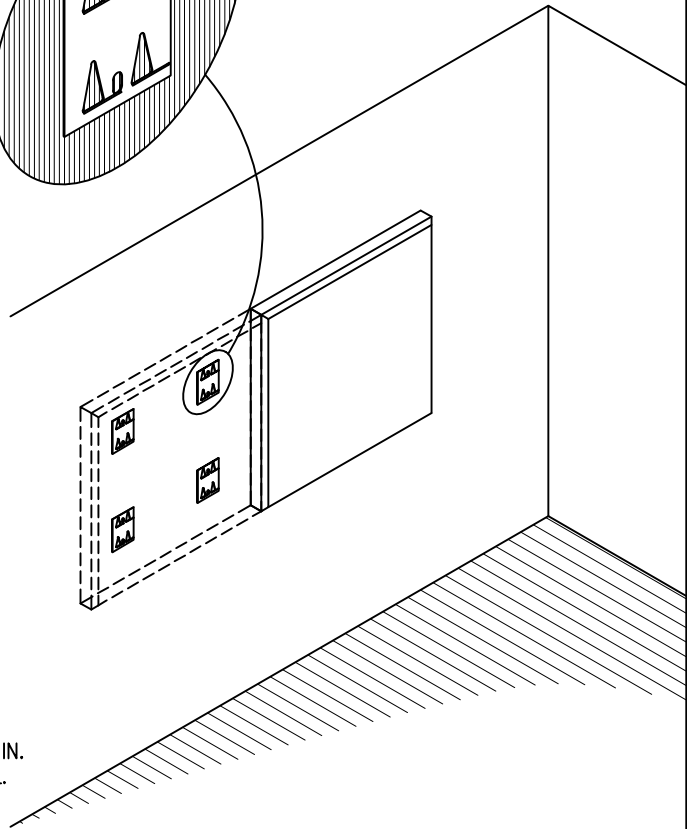

ATTACH IMPALING CLIPS TO WALL.

| QTY./LENGTH | | | | |
|-------------|-----|-----|-----|-----|
| | 24" | 48" | 72" | 96" |
| 24" | 4 | 4 | 6 | 8 |
| 48" | 4 | 4 | 6 | 8 |
| 72" | 6 | 6 | - | - |
| 96" | 8 | 8 | - | - |

DRAW A LINE 1" ABOVE DESIRED HEIGHT.

GENTLY REST PANEL AGAINST CLIPS MAINTAINING LEVEL WITH LINE.

PUSH FIRMLY DOWN & IN. PIERCE BACK OF PANEL.

99 SOUTH STREET, PASSAIC, NJ 07055
 (p) 973-916-1166 (e) estimating@rpgacoustic.com

Title: RPG ABSORBOR PANEL MOUNTING
 # 1- IMPALING CLIP

Proj: PROJECT

Date: 1/3/17

By: CNN

Scale: NTS

Path:

Comments:
