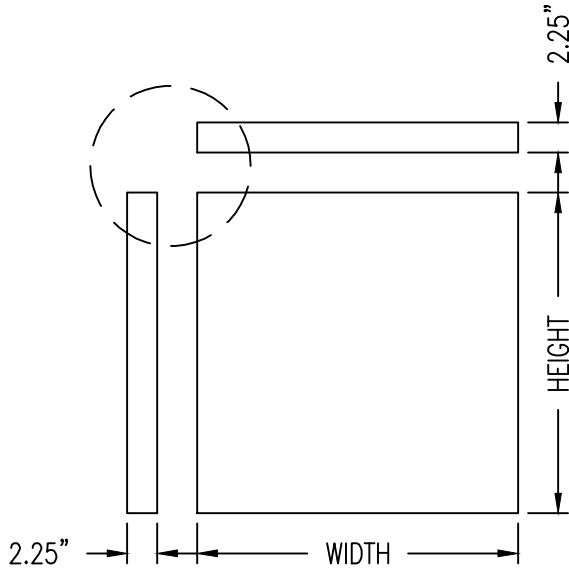

RADIUSED

MITERED

SQUARE

BEVELED
(STANDARD .5"x.5")

MAX. BROADSORBOR PANEL SIZE		
WIDTH	HEIGHT	DEPTH
48"	96"	2.25"

99 SOUTH STREET, PASSAC, NJ 07055
(p) 973-916-1166 (e) estimating@rpgacoustic.com

Title: RPG BroadSORBOR Panel Cutsheet

Proj: RPG PRODUCT

Date: 1/10/17

By: CNN

Scale: N15

Path:

Comments:
