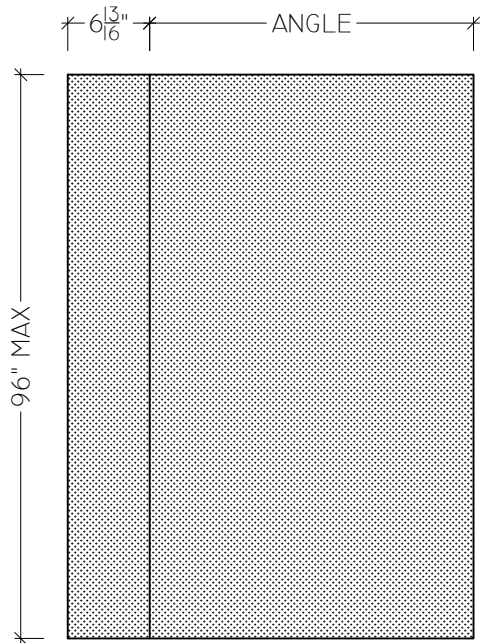

ISOMETRIC

TOP

SIDE

FRONT

SIZE: _____
 FABRIC COLOR: _____

 SCRIM COLOR: _____

PRODUCT NOTES:
 -RPG RECOMMENDED HEIGHT 8',
 MAXIMUM HEIGHT 8'.
 -UNIT IS FULL FABRIC WRAPPED, ALL
 SIDES
 -STANDARD CONSTRUCTION