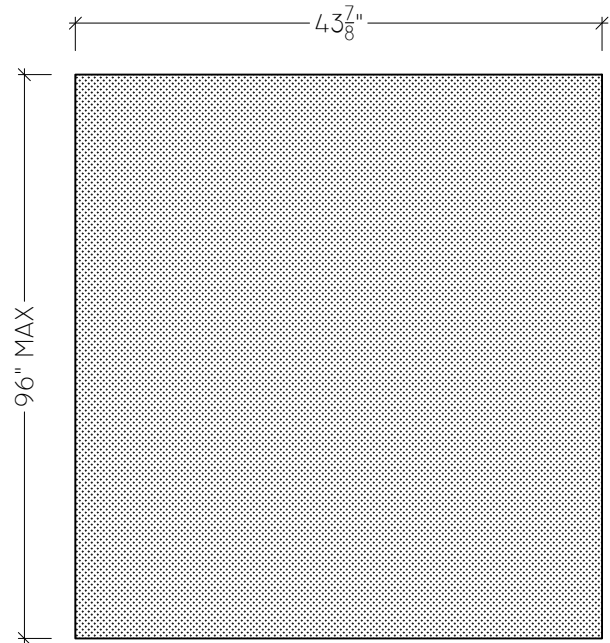

ISOMETRIC

TOP

SIDE

FRONT

SIZE: _____
 FABRIC COLOR: _____

 SCRIM COLOR: _____

PRODUCT NOTES:
 -RPG RECOMMENDED HEIGHT 8',
 MAXIMUM HEIGHT 8'.
 -UNIT IS FULL FABRIC WRAPPED, ALL
 SIDES
 -STANDARD CONSTRUCTION