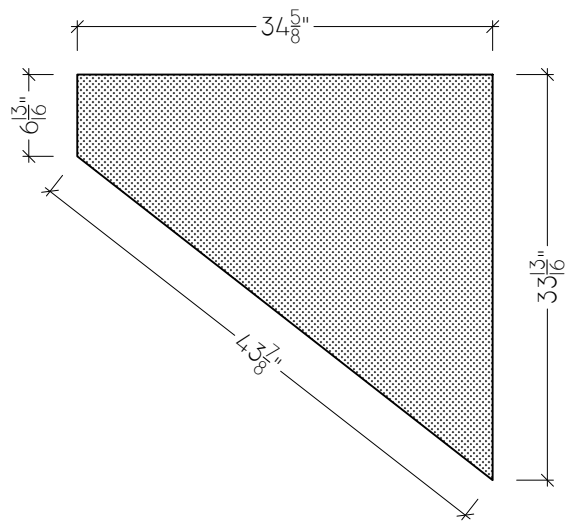

ISOMETRIC

TOP

SIDE

FRONT

SIZE: _____
 FABRIC COLOR: _____

 SCRIM COLOR: _____

PRODUCT NOTES:
 -RPG RECOMMENDED HEIGHT 8',
 MAXIMUM HEIGHT 8'.
 -UNIT IS FULL FABRIC WRAPPED, ALL
 SIDES
 -STANDARD CONSTRUCTION