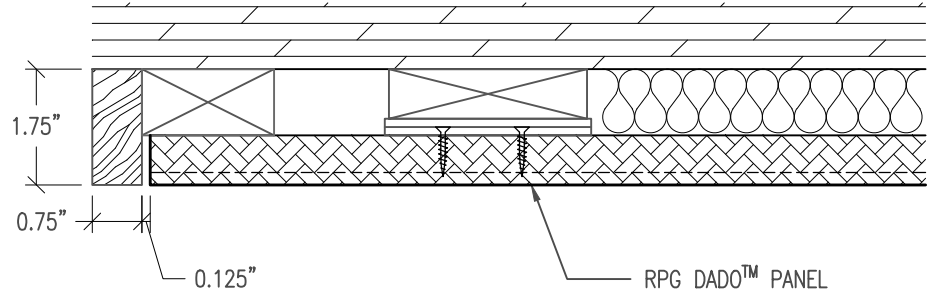

ISOMETRIC VIEW (NTS)

A-DETAIL SECTION @ TRIM

B-DETAIL SECTION @ BOTTOM

C-DETAIL SECTION @ TOP

99 SOUTH STREET, PASSAIC, NJ 07055
 (p) 973-916-1166 (e) estimating@rpgacoustic.com

Title: RPG DADO WALL PANEL
 HORIZONTAL Z-CLIP MOUNTING

Proj: RPG PRODUCT

Date: 2/7/17 By: ACT Scale: NTS

Path: F:\Project Mgmt - RPG\PROJECTS\Under reviewing\DADOPN_Grooved Panels\DADOPN Drawing\CAD_DWG\RPG Dado Mounting - Masterfile

Comments:
