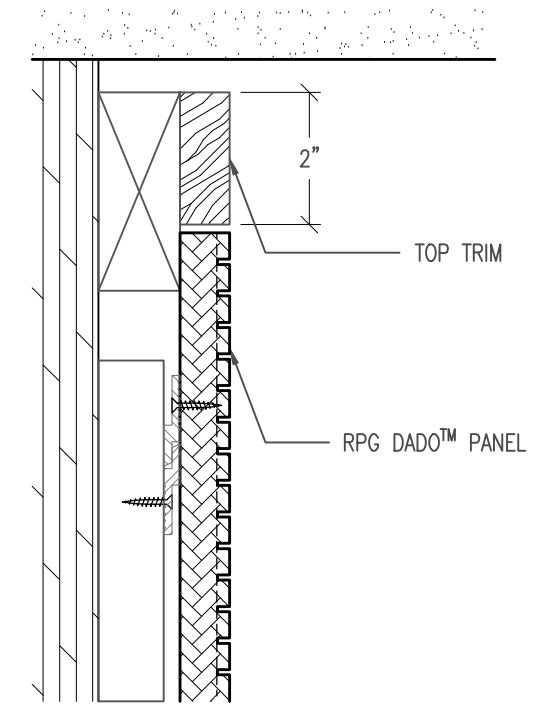

ISOMETRIC VIEW (NTS)

A-DETAIL SECTION @ TRIM

B-DETAIL SECTION @ BOTTOM

C-DETAIL SECTION @ TOP

99 SOUTH STREET, PASSAIC, NJ 07055
 (p) 973-916-1166 (e) estimating@rpgacoustic.com

Title: RPG DADO WALL PANEL
 HORIZONTAL Z-CLIP MOUNTING

Proj: RPG PRODUCT

Date: 2/7/17 By: ACT Scale: NTS

Path: F:\Project Mgmt - RPG\PROJECTS\Under reviewing\DADOPN_Grooved Panels\DADOPN Drawing\CAD_DWG\RPG Dado Mounting - Masterfile

Comments:
