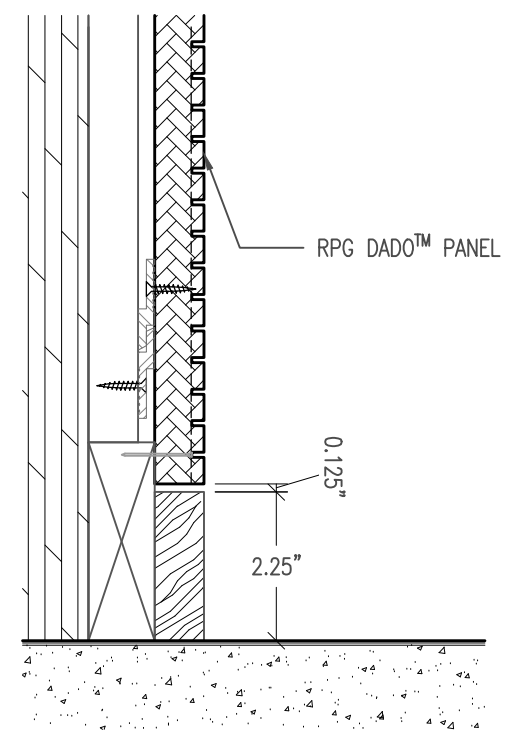

ISOMETRIC VIEW (NTS)

A-DETAIL SECTION @ TRIM

B-DETAIL SECTION @ BOTTOM

C-DETAIL SECTION @ TOP

99 SOUTH STREET, PASSAIC, NJ 07055
 (p) 973-916-1166 (e) estimating@rpgacoustic.com

Title: RPG DADO WALL PANEL
 HORIZONTAL Z-CLIP MOUNTING

Proj: RPG PRODUCT

Date: 2/7/17 By: ACT Scale: NTS

Path: F:\Project Mgmt - RPG\PROJECTS\Under reviewing\DADOPN_Grooved Panels\DADOPN Drawing\CAD_DWG\RPG Dado Mounting - Masterfile

Comments:
