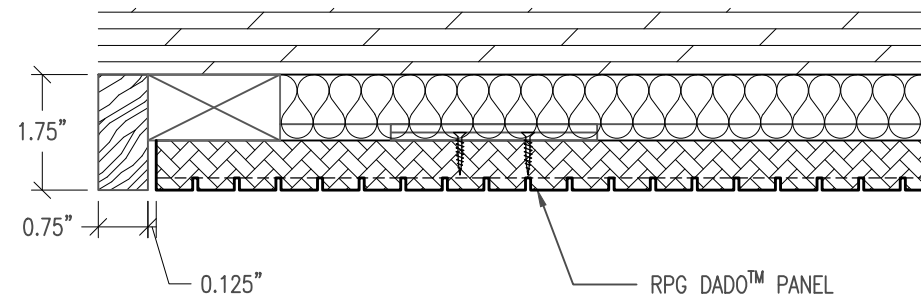

ISOMETRIC VIEW (NTS)

A-DETAIL SECTION @ TRIM

B-DETAIL SECTION @ BOTTOM

C-DETAIL SECTION @ TOP

99 SOUTH STREET, PASSAIC, NJ 07055
 (p) 973-916-1166 (e) estimating@rpgacoustic.com

Title: RPG DADO WALL PANEL
 VERTICAL Z-CLIP MOUNTING

Proj: RPG PRODUCT

Date: 2/7/17

By: CNN

Scale: NTS

Comments:

Path: F:\Project Mgmt - RPG\RPG PRODUCTS\Under reviewing\DADOPN Grooved Panels\DADOPN Drawing\CAD_DWG\RPG Dado Mounting - Masterfile