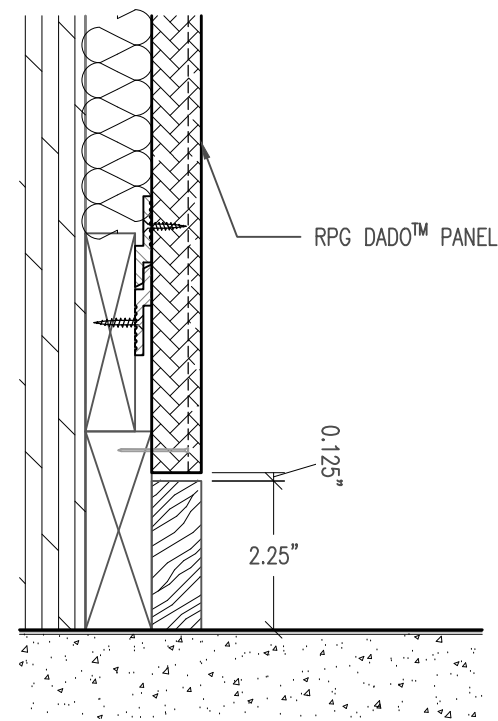

ISOMETRIC VIEW (NTS)

A-DETAIL SECTION @ TRIM

B-DETAIL SECTION @ BOTTOM

C-DETAIL SECTION @ TOP

99 SOUTH STREET, PASSAIC, NJ 07055
 (p) 973-916-1166 (e) estimating@rpgacoustic.com

Title: RPG DADO WALL PANEL
 VERTICAL Z-CLIP MOUNTING