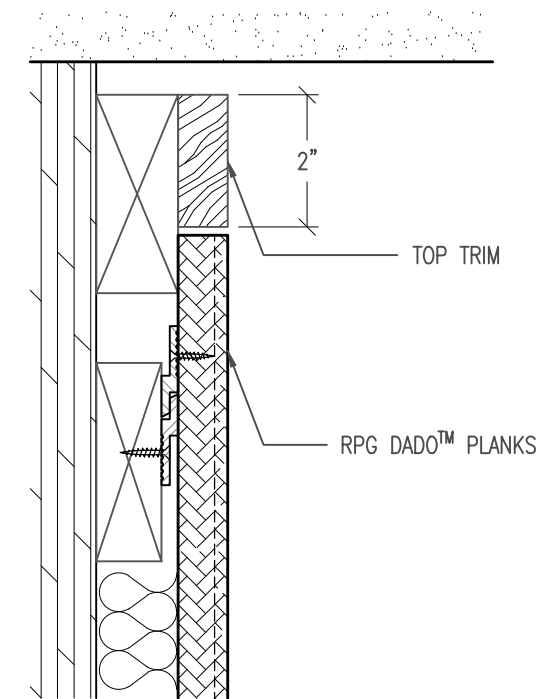

ISOMETRIC VIEW (NTS)

A-DETAIL SECTION @ TRIM

B-DETAIL SECTION @ BOTTOM

C-DETAIL SECTION @ TOP

99 SOUTH STREET, PASSAIC, NJ 07055
 (p) 973-916-1166 (e) estimating@rpgacoustic.com

Title: RPG DADO WALL PANEL
 VERTICAL Z-CLIP MOUNTING

Proj: RPG PRODUCT

Date: 2/7/17

By: CNN

Scale: NTS

Comments:

Path: F:\Project Mgmt - RPG\RPG PRODUCTS\Under reviewing\DADOPN Grooved Panels\DADOPN Drawing\CAD_DWG\RPG Dado Mounting - Masterfile