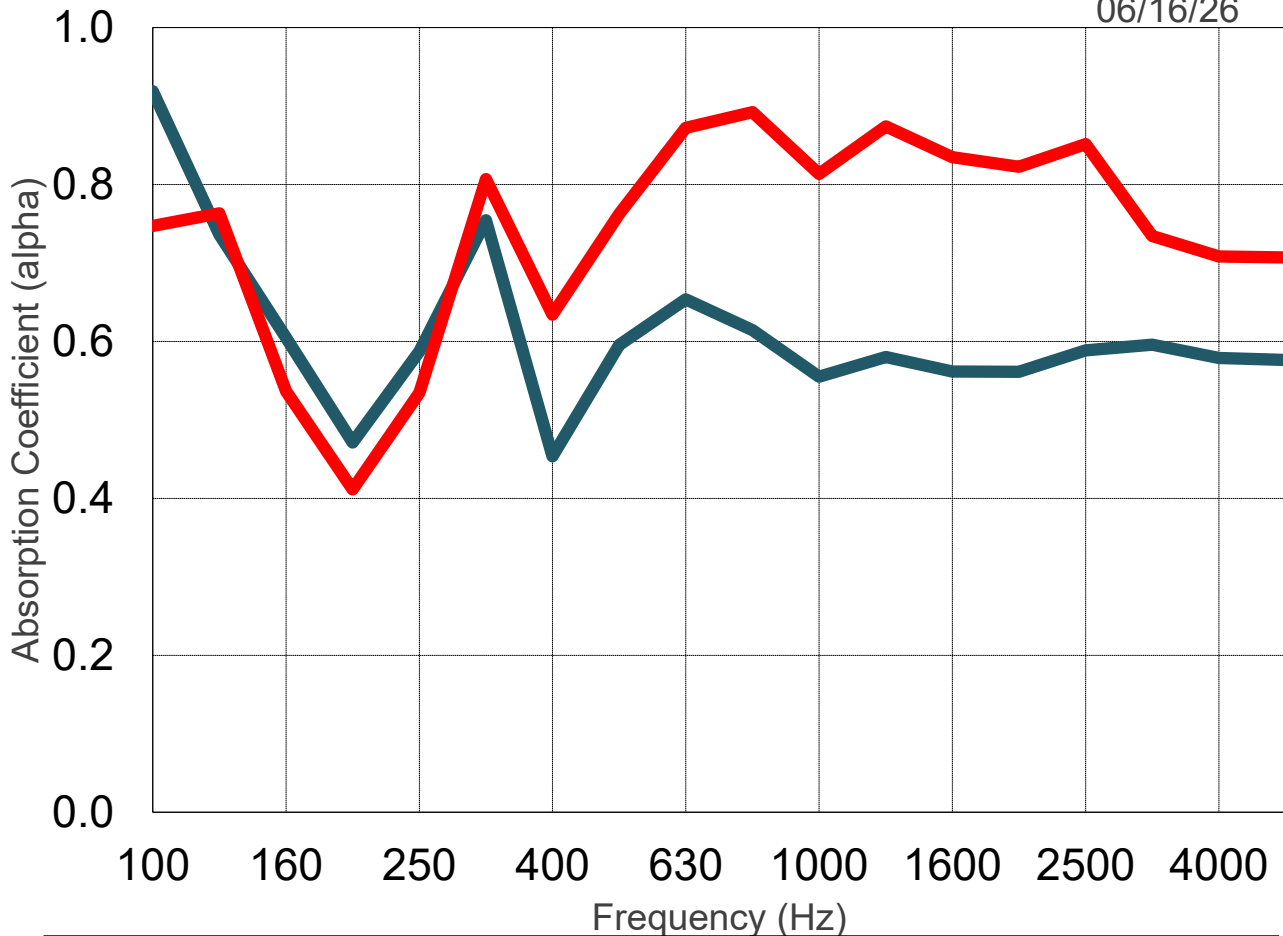

ACOUSTICAL SYSTEMS - LLC

Expo™ Panel Random Incidence Absorption Report - Drop Ceiling

06/16/26

- E-400 Mount, Black Fleece Backing Only
- E-400 Mount, With 1" Fiberglass Backing Insulation

Chesapeake Acoustic
Research Institute, LLC

FREQ	E-400 Mount, Black Fleece Backing Only	E-400 Mount, With 1" Fiberglass Backing Insulation
100	0.92	0.75
125	0.74	0.76
160	0.60	0.54
200	0.47	0.41
250	0.59	0.53
315	0.75	0.81
400	0.45	0.63
500	0.60	0.76
630	0.65	0.87
800	0.61	0.89
1000	0.55	0.81
1250	0.58	0.87
1600	0.56	0.83
2000	0.56	0.82
2500	0.59	0.85
3150	0.60	0.73
4000	0.58	0.71
5000	0.58	0.71
NRC	0.60	0.75