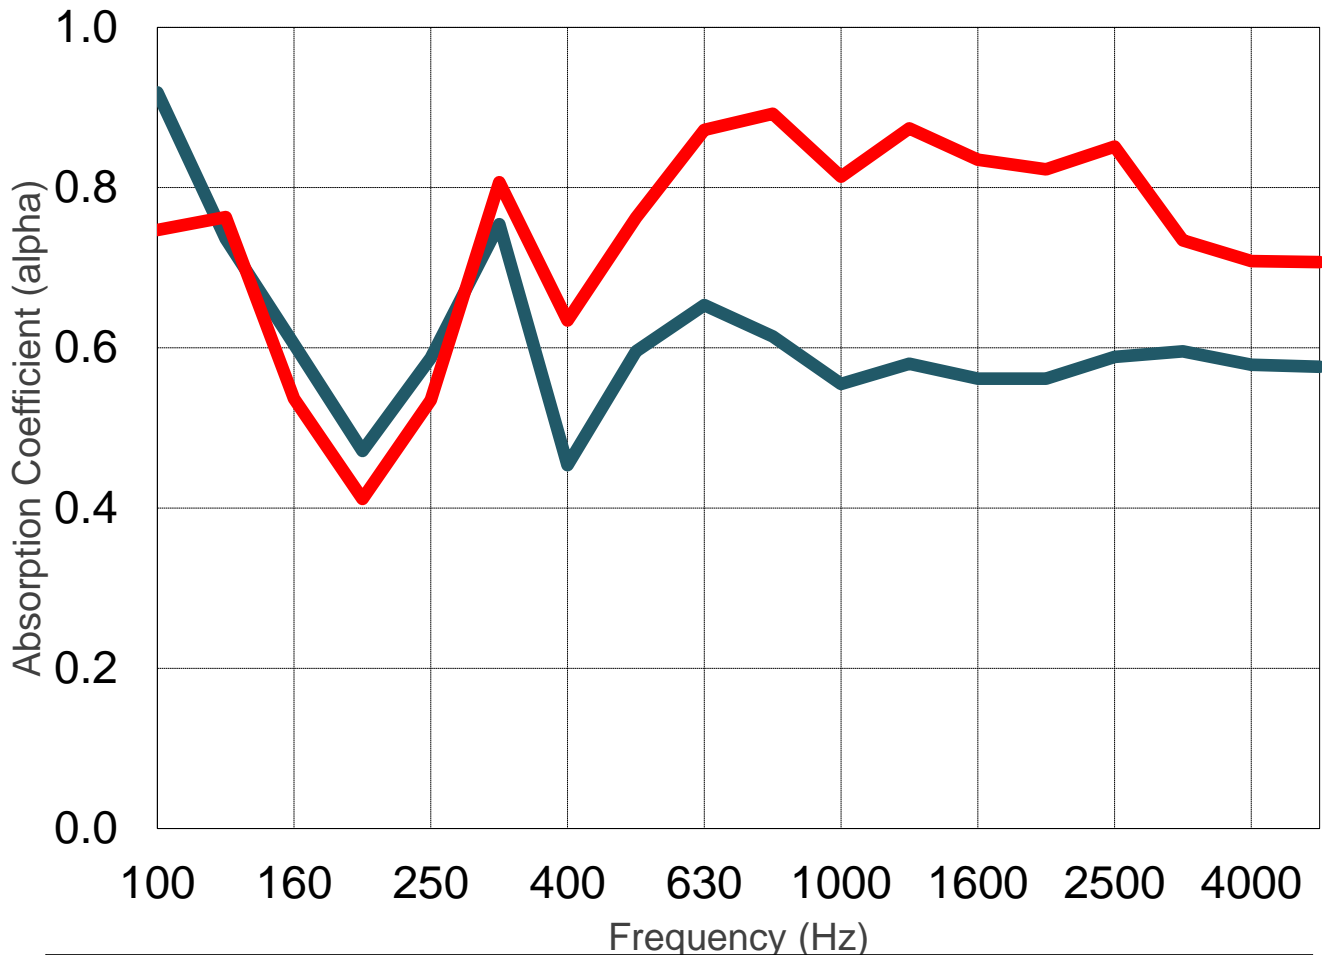

ACOUSTICAL SYSTEMS - LLC

Expo™ Panel Random Incidence Absorption Report - Drop Ceiling

— E-400 Mount, Black Fleece Backing Only

— E-400 Mount, With 1" Fiberglass Backing Insulation

Chesapeake Acoustic
Research Institute, LLC

FREQ	E-400 Mount, Black Fleece Backing Only	E-400 Mount, With 1" Fiberglass Backing Insulation
100	0.92	0.75
125	0.74	0.76
160	0.60	0.54
200	0.47	0.41
250	0.59	0.53
315	0.75	0.81
400	0.45	0.63
500	0.60	0.76
630	0.65	0.87
800	0.61	0.89
1000	0.55	0.81
1250	0.58	0.87
1600	0.56	0.83
2000	0.56	0.82
2500	0.59	0.85
3150	0.60	0.73
4000	0.58	0.71
5000	0.58	0.71
NRC	0.60	0.75