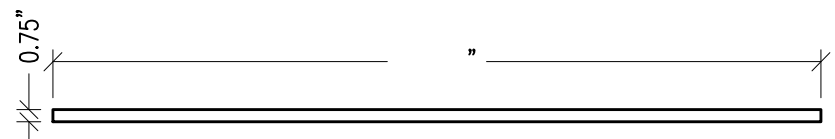

ISOMETRIC

MICRO PERFORATED PROFILE

TOP

SIDE

FRONT

PMPA – PERFECTO MICRO PANEL  
 PARTS FROM " MDF  
 FRONT 1 PCS. @ "x "

99 SOUTH STREET, PASSAIC, NJ 07055  
 (P) 973-916-1166 (E) estimating@rpgacoustic.com