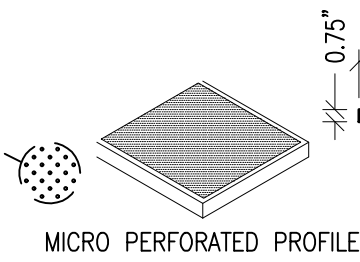

ISOMETRIC

MICRO PERFORATED PROFILE

TOP

SIDE

FRONT

PMPA – PERFECTO MICRO PANEL  
 PARTS FROM " MDF  
 FRONT 1 PCS. @ "x "

99 SOUTH STREET, PASSAIC, NJ 07055  
 (P) 973-916-1166 (E) estimating@rpgacoustic.com