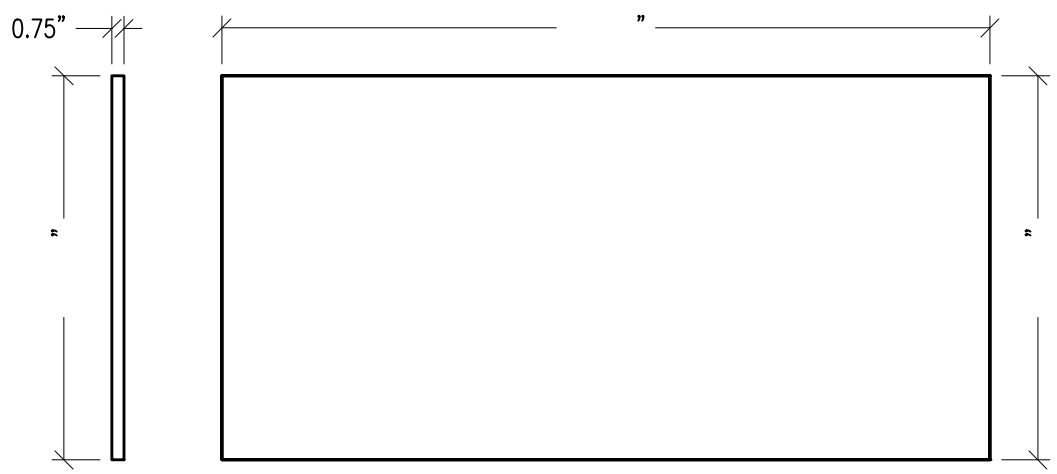

ISOMETRIC

MICRO PERFORATED PROFILE

TOP

SIDE

FRONT

PMPA – PERFECTO MICRO PANEL  
 PARTS FROM " MDF  
 FRONT 1 PCS. @ "x "

99 SOUTH STREET, PASSAIC, NJ 07055  
 (P) 973-916-1166 (E) estimating@rpgacoustic.com