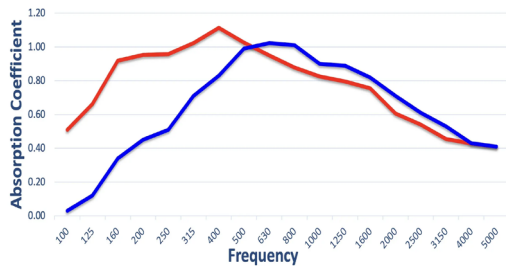

Perfecto® Micro Panel

Blue = Perfecto Micro Panel + 1", 6lb/ft³ fiberglass board - NRC = 0.80, SAA = 0.79
 Red = Perfecto Micro Panel + 2", 6lb/ft³ fiberglass board - NRC = 0.90, SAA = 0.87

Additional test data is available – please see the Supplementary Acoustical Data Charts online or contact your local RPG Sales Representative.