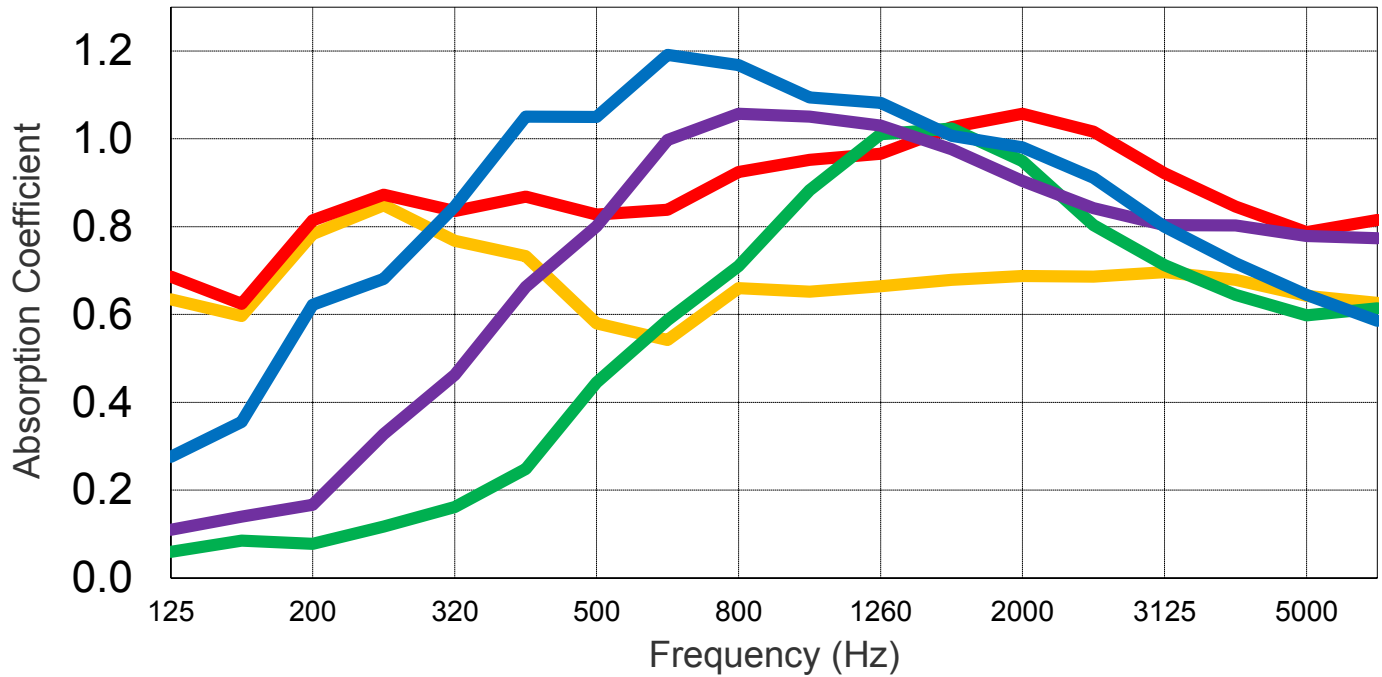

Perfecto® Mini Random Incidence Performance Data

- E-Mount w/ Fleece Only
- A-Mount w/ 1/2" PET Backing
- A-Mount w/ 2" FBG Backing
- E-Mount w/ 1/2" PET Backing
- A-Mount w/ 1" FBG Backing

| FREQ | E-Mount w/ Fleece Only | E-Mount w/ 1/2" PET Backing | A-Mount w/ 1/2" PET Backing | A-Mount w/ 1" FBG Backing | A-Mount w/ 2" FBG Backing |
|------|---------------------------|--------------------------------|--------------------------------|------------------------------|------------------------------|
| 100 | 0.63 | 0.69 | 0.06 | 0.11 | 0.28 |
| 125 | 0.60 | 0.62 | 0.08 | 0.14 | 0.36 |
| 160 | 0.78 | 0.81 | 0.08 | 0.17 | 0.62 |
| 200 | 0.85 | 0.87 | 0.12 | 0.33 | 0.68 |
| 250 | 0.77 | 0.84 | 0.16 | 0.46 | 0.85 |
| 320 | 0.73 | 0.87 | 0.25 | 0.66 | 1.05 |
| 400 | 0.58 | 0.83 | 0.45 | 0.80 | 1.05 |
| 500 | 0.54 | 0.84 | 0.59 | 1.00 | 1.19 |
| 630 | 0.66 | 0.92 | 0.71 | 1.06 | 1.17 |
| 800 | 0.65 | 0.95 | 0.88 | 1.05 | 1.09 |
| 1000 | 0.66 | 0.97 | 1.01 | 1.03 | 1.08 |
| 1260 | 0.68 | 1.03 | 1.02 | 0.98 | 1.01 |
| 1600 | 0.69 | 1.06 | 0.95 | 0.90 | 0.98 |
| 2000 | 0.69 | 1.02 | 0.80 | 0.84 | 0.91 |
| 2500 | 0.70 | 0.92 | 0.71 | 0.80 | 0.80 |
| 3125 | 0.68 | 0.85 | 0.64 | 0.80 | 0.72 |
| 4000 | 0.64 | 0.79 | 0.60 | 0.78 | 0.64 |
| 5000 | 0.63 | 0.81 | 0.61 | 0.77 | 0.59 |
| NRC | 0.70 | 0.95 | 0.65 | 0.85 | 1.00 |
| SAA | 0.68 | 0.93 | 0.64 | 0.83 | 0.99 |