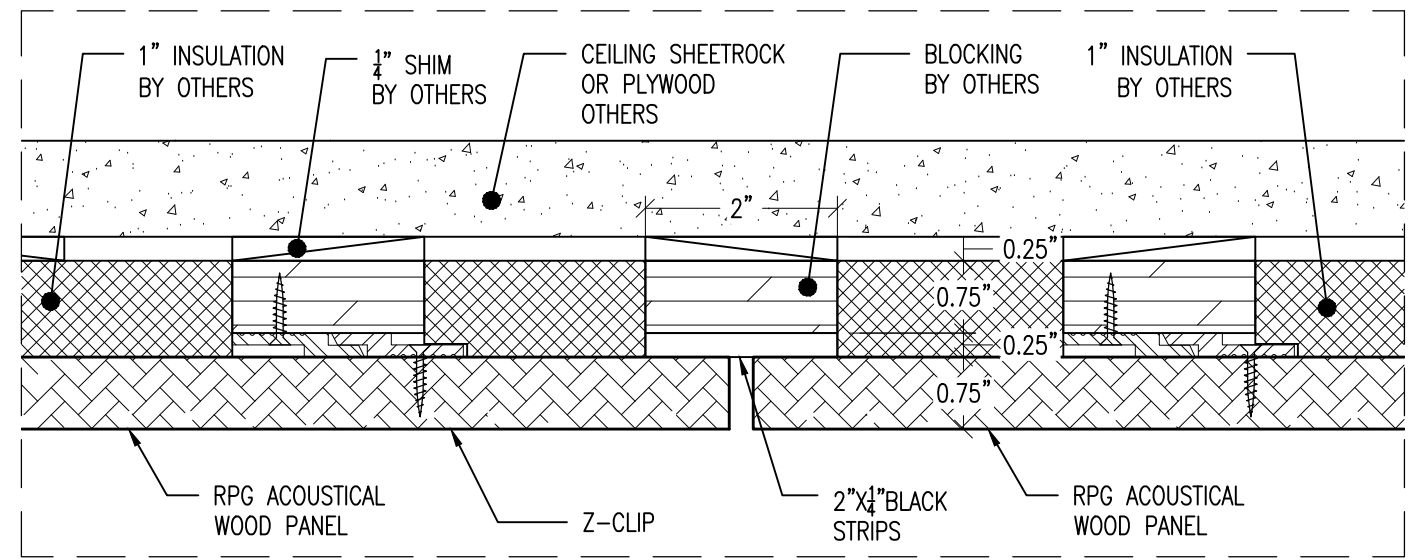

B-DETAIL SECTION

C-DETAIL SECTION

D-DETAIL SECTION

APPLIES TO PERFORATED AND PLAIN CONFIGURATIONS OF THE FOLLOWING ACOUSTICAL WOOD PANEL PRODUCT LINES:

- PERFECTO
- DADO
- EXPO

A-DETAIL SECTION

Title: RPG ACOUSTICAL WOOD CEILING PANEL MOUNTING - ZCLIP
 Proj: RPG PRODUCT
 Date: 8/24/22 By: CV Scale: NTS
 Path: F:\Project Mgmt - RPG\...RPG PRODUCTS\ALL PRODUCTS DRAWING\PERFPN_Micro Panel\1- AutoCAD Drawings\Mounting