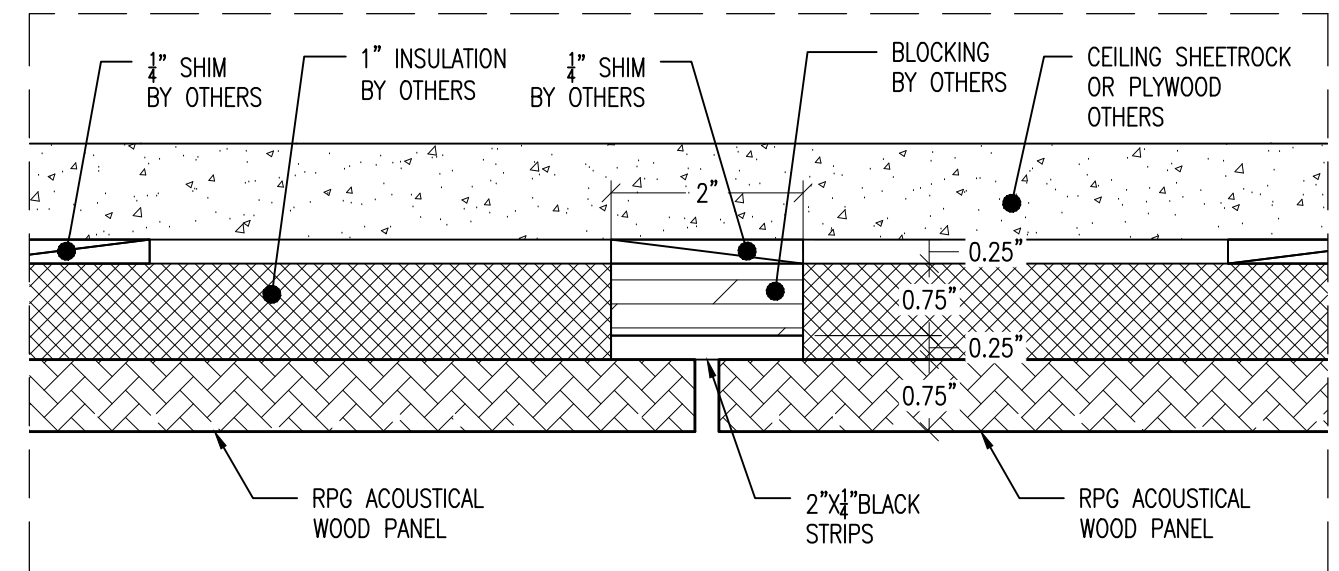

B-DETAIL SECTION

C-DETAIL SECTION

D-DETAIL SECTION

APPLIES TO PERFORATED AND PLAIN CONFIGURATIONS OF THE FOLLOWING ACOUSTICAL WOOD PANEL PRODUCT LINES:

- PERFECTO
- DADO
- EXPO

A-DETAIL SECTION

Title: RPG ACOUSTICAL WOOD CEILING PANEL MOUNTING - ZCLIP
 Proj: RPG PRODUCT
 Date: 8/24/22 By: CV Scale: NTS
 Path: F:\Project Mgmt - RPG\...RPG PRODUCTS\ALL PRODUCTS DRAWING\PERFPN_Micro Panel\1- AutoCAD Drawings\Mounting