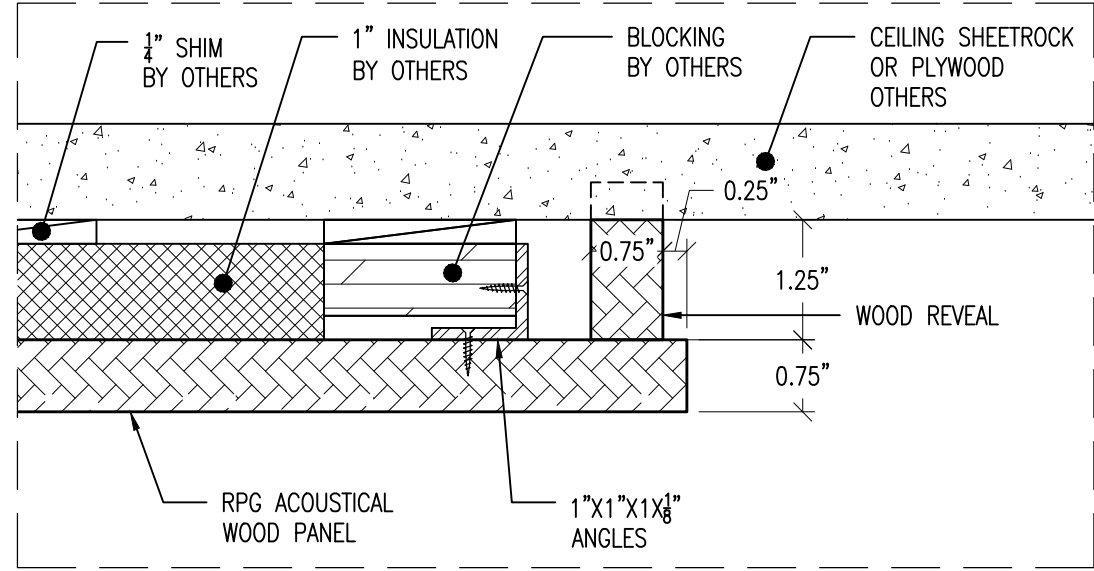

B-DETAIL SECTION

C-DETAIL SECTION

D-DETAIL SECTION

APPLIES TO PERFORATED AND PLAIN CONFIGURATIONS OF THE FOLLOWING ACOUSTICAL WOOD PANEL PRODUCT LINES:

- PERFECTO
- DADO
- EXPO

A-DETAIL SECTION

Title: RPG ACOUSTICAL WOOD CEILING PANEL MOUNTING - ZCLIP
 Proj: RPG PRODUCT
 Date: 8/24/22 By: CV Scale: NTS
 Path: F:\Project Mgmt - RPG\...RPG PRODUCTS\ALL PRODUCTS DRAWING\PERFPN_Micro Panel\1- AutoCAD Drawings\Mounting