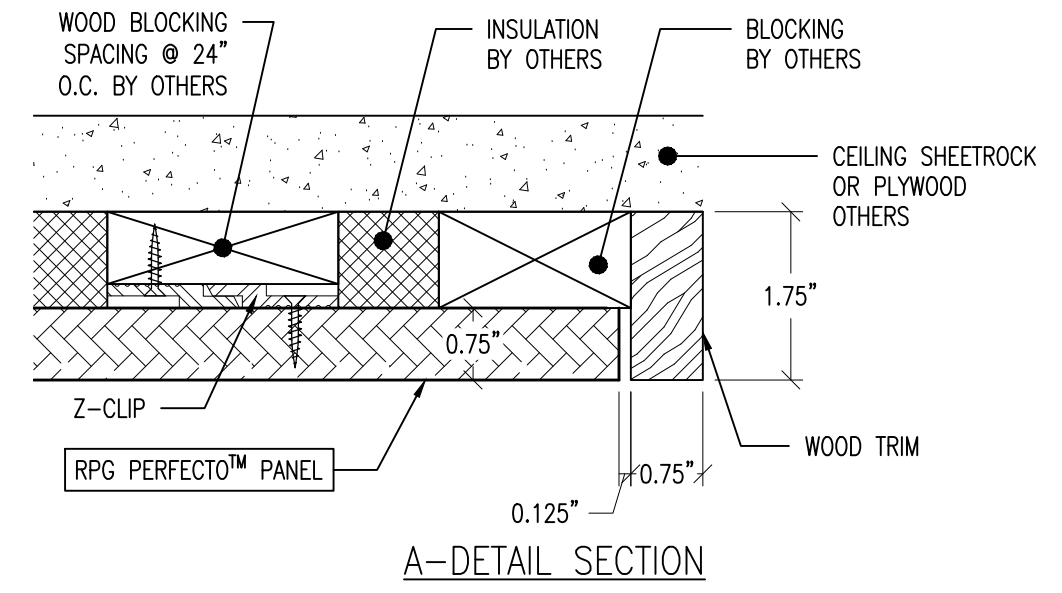

ISOMETRIC VIEW (NTS)

Title: RPG PERFECTO CEILING PANEL MOUNTING - ZCLIP
 Proj: RPG PRODUCT
 Date: 8/24/22 By: CA Scale: NTS

Comments:

Path: F:\Project Mgmt - RPG\PROJECTS\ALL PRODUCTS DRAWINGS\PERFPN_Micro Panel\1 - AutoCAD Drawings\Mounting