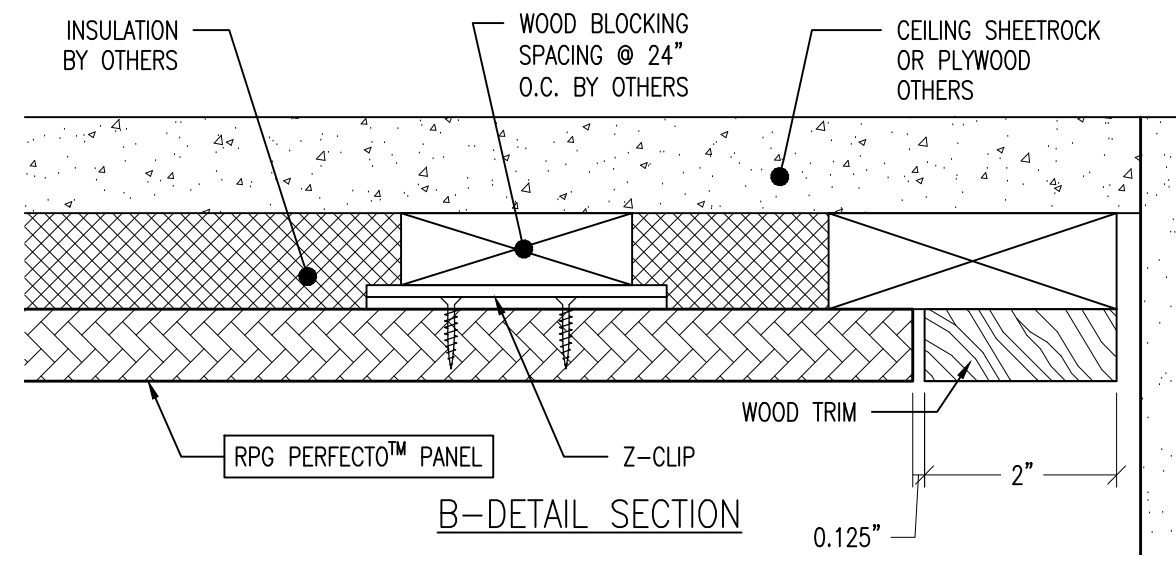

ISOMETRIC VIEW (NTS)

Title: RPG PERFECTO CEILING PANEL MOUNTING - ZCLIP
 Proj: RPG PRODUCT
 Date: 8/24/22 By: CA Scale: NTS

Comments:

Path: F:\Project Mgmt - RPG\PROJECTS\ALL PRODUCTS DRAWINGS\PERFPN_Micro Panel\1 - AutoCAD Drawings\Mounting