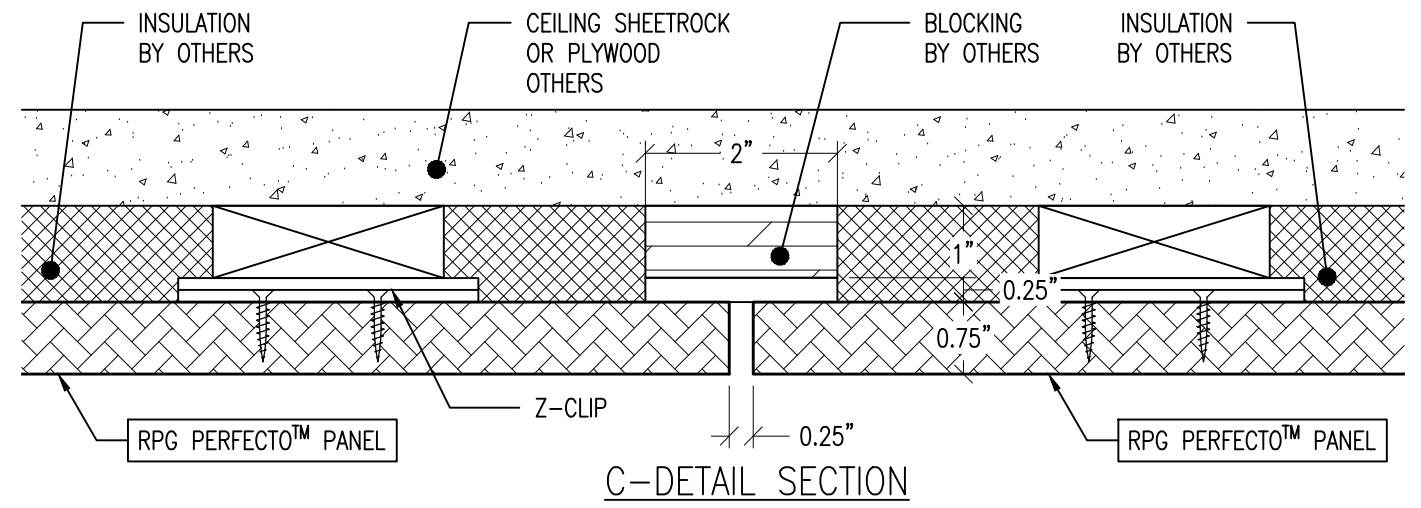

ISOMETRIC VIEW (NTS)

Title: RPG PERFECTO CEILING PANEL MOUNTING - ZCLIP
 Proj: RPG PRODUCT
 Date: 8/24/22 By: CA Scale: NTS

Comments:

Path: F:\Project Mgmt - RPG\PROJECTS\ALL PRODUCTS DRAWINGS\PERFPN_Micro Panel\1 - AutoCAD Drawings\Mounting