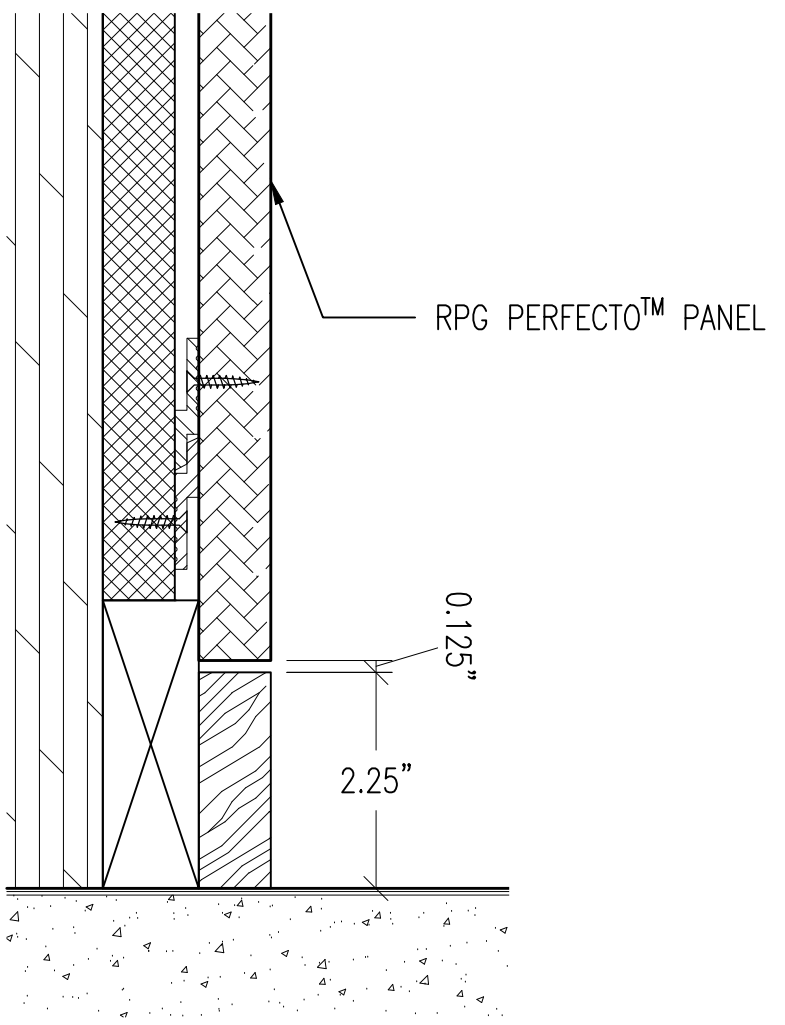

A-DETAIL SECTION @ TRIM

B-DETAIL SECTION @ BOTTOM

C-DETAIL SECTION @ TOP

Title: RPG PERFECTO WALL PANEL MOUNTING - ZCLIP

Proj: RPG PRODUCT

Date: 8/24/22 By: CNN Scale: NTS

Comments:

---