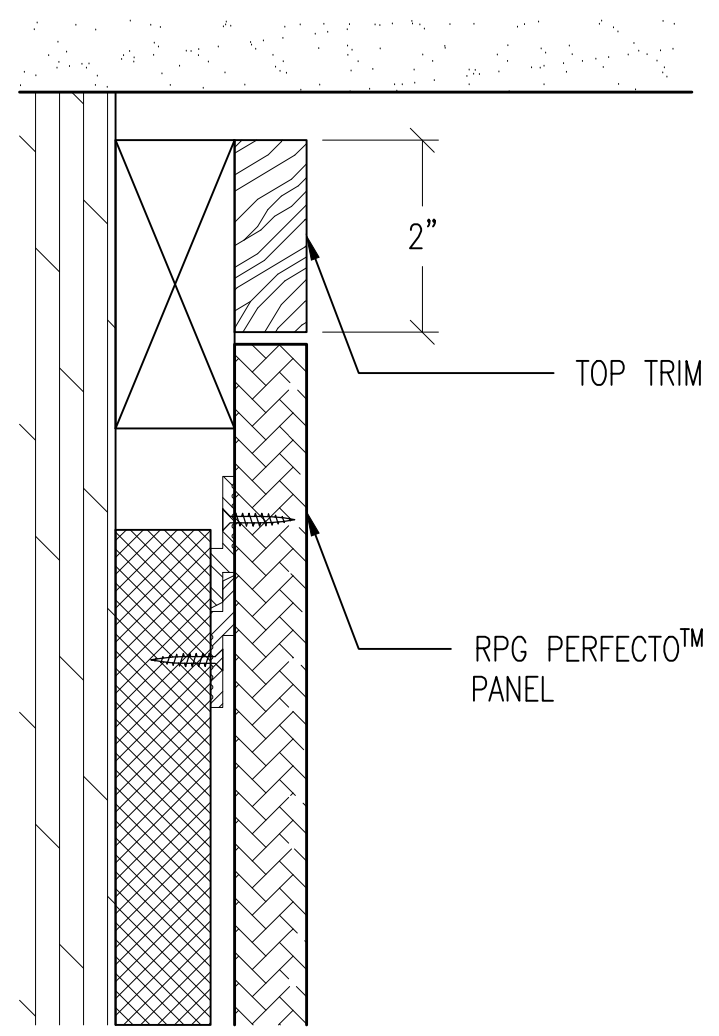

A-DETAIL SECTION @ TRIM

B-DETAIL SECTION @ BOTTOM

C-DETAIL SECTION @ TOP

Title: RPG PERFECTO WALL PANEL MOUNTING - ZCLIP

Proj: RPG PRODUCT

Date: 8/24/22 By: CNN Scale: NTS

Comments:

---