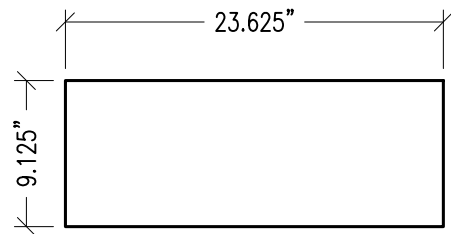

99 SOUTH STREET, PASSAIC, NJ 07055
(P) 973-916-1166 (E) estimating@rpgacoustic.com

Title: RPG DIVIEWSOR 2X2 EE
CUTSHEET

Proj: RPG PRODUCT

Date: 8/25/22

By: HTP

Scale: 1" = 1'-0"

Comments:
_____
_____
_____
_____

Path: F:\Project Mgmt - RPG\PROJECTS\ALL PRODUCTS DRAWING\Q07SPGY_Diviewsor\1- AutoCAD Drawings\Cutsheet\Diviewsor Cutsheet R1