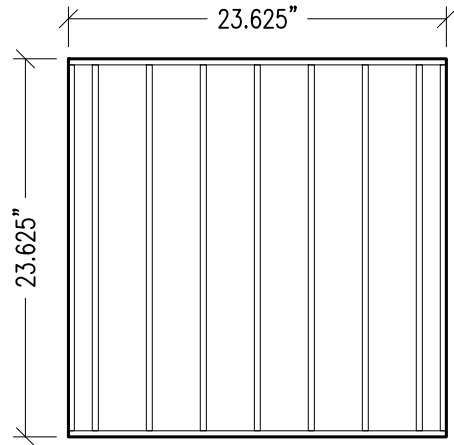

ISOMETRIC VIEW

TOP VIEW

SIDE VIEW

FRONT VIEW

99 SOUTH STREET, PASSAIC, NJ 07055
 (P) 973-916-1166 (E) estimating@rpgacoustic.com

Title: RPG DIVIEWSOR 2X2 EE
 CUTSHEET

Proj: RPG PRODUCT

Date: 8/25/22

By: HTP

Scale: 1" = 1'-0"

Comments:

Path: F:\Project Mgmt - RPG\PROJECTS\ALL PRODUCTS DRAWING\Q07SPGY_Diviewsor\1- AutoCAD Drawings\Cutsheet\Diviewsor Cutsheet R1