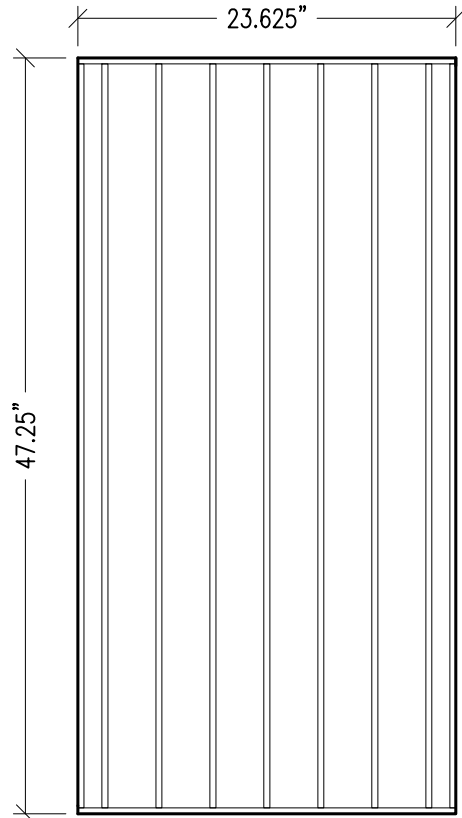

ISOMETRIC VIEW

TOP VIEW

SIDE VIEW

FRONT VIEW

**ACOUSTICAL SYSTEMS - LLC**  
99 SOUTH STREET, PASSAIC, NJ 07055  
(P) 973-916-1166 (E) [estimating@rpgacoustic.com](mailto:estimating@rpgacoustic.com)

Title: RPG DIVIEWSOR 4X2 EE  
CUTSHEET

Proj: RPG PRODUCT

Date: 8/25/22

By: HTP

Scale: 1" = 1'-0"

Comments:

\_\_\_\_\_  
\_\_\_\_\_  
\_\_\_\_\_  
\_\_\_\_\_

Path: F:\Project Mgmt - RPG\PROJECTS\ALL PRODUCTS DRAWING\QRT7SPGY\_Diviewsor\1- AutoCAD Drawings\Cutsheet\Diviewsor Cutsheet R1