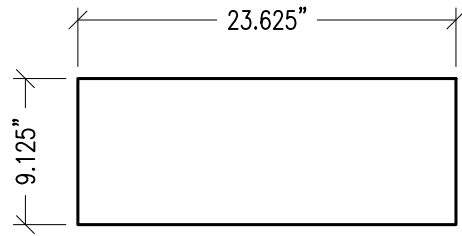

SIDE VIEW

ACOUSTICAL SYSTEMS - LLC
99 SOUTH STREET, PASSAIC, NJ 07055
(P) 973-916-1166 (E) estimating@rpgacoustic.com

Title: RPG DIVIEWSOR 4X2 EE
CUTSHEET

Proj: RPG PRODUCT

Date: 8/25/22

By: HTP

Scale: 1" = 1'-0"

Comments:

_____
_____
_____
_____

Path: F:\Project Mgmt - RPG\PROJECTS\ALL PRODUCTS DRAWING\QRT7SPGY_Diviewsor\1- AutoCAD Drawings\Cutsheet\Diviewsor Cutsheet R1