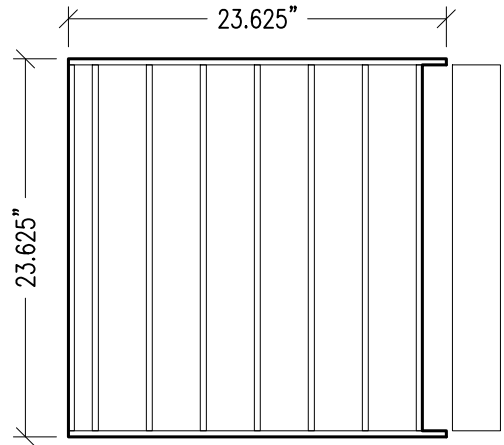

ISOMETRIC VIEW

TOP VIEW

SIDE VIEW

FRONT VIEW

99 SOUTH STREET, PASSAIC, NJ 07055  
 (P) 973-916-1166 (E) estimating@rpgacoustic.com

Title: RPG DIVIEWSOR 2X2 EJ  
 CUTSHEET

Proj: RPG PRODUCT

Date: 8/25/22

By: HTP

Scale: 1"=1'-0"

Comments:  
 \_\_\_\_\_  
 \_\_\_\_\_  
 \_\_\_\_\_  
 \_\_\_\_\_

Path: F:\Project Mgmt - RPG\PROJECTS\ALL PRODUCTS DRAWING\QRT7SPGY\_Diviewsor\1- AutoCAD Drawings\Cutsheet\Diviewsor Cutsheet R1