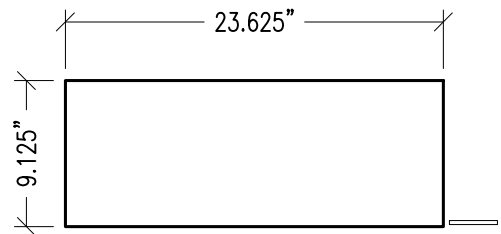

99 SOUTH STREET, PASSAIC, NJ 07055
(P) 973-916-1166 (E) estimating@rpgacoustic.com

Title: RPG DIVIEWSOR 2X2 EJ
CUTSHEET

Proj: RPG PRODUCT

Date: 8/25/22

By: HTP

Scale: 1"=1'-0"

Comments:
_____
_____
_____
_____

Path: F:\Project Mgmt - RPG\PROJECTS\ALL PRODUCTS DRAWING\QRT7SPGY_Diviewsor\1- AutoCAD Drawings\Cutsheet\Diviewsor Cutsheet R1