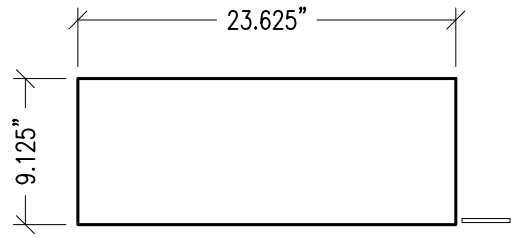

ACOUSTICAL SYSTEMS - LLC
99 SOUTH STREET, PASSAIC, NJ 07055
(P) 973-916-1166 (E) estimating@rpgacoustic.com

Title: RPG DIVIEWSOR 4X2 EJ
CUTSHEET

Proj: RPG PRODUCT

Date: 8/25/22

By: HTP

Scale: 1" = 1'-0"

Comments:

_____
_____
_____
_____

Path: F:\Project Mgmt - RPG\PROJECTS\ALL PRODUCTS DRAWING\QRO7SPGY_Diviewor\1 - AutoCAD Drawings\Cutsheet\Diviewor Cutsheet R1