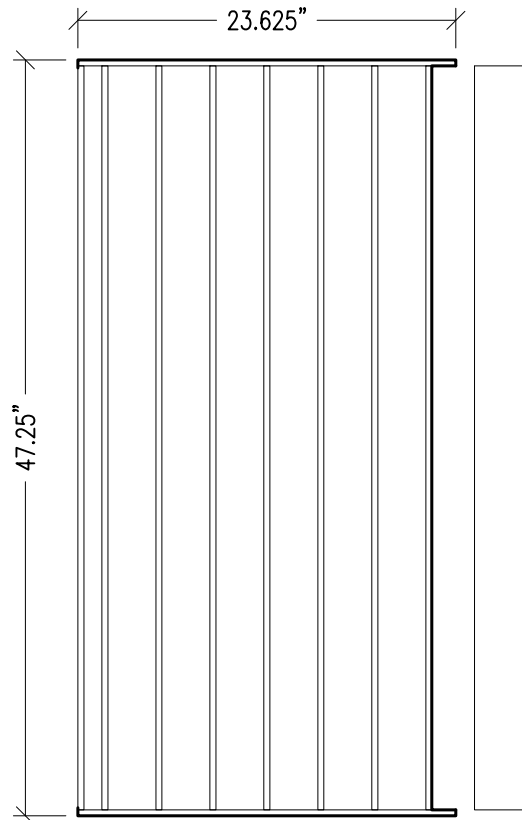

ISOMETRIC VIEW

TOP VIEW

SIDE VIEW

FRONT VIEW

**ACOUSTICAL SYSTEMS - LLC**  
99 SOUTH STREET, PASSAIC, NJ 07055  
(P) 973-916-1166 (E) [estimating@rpgacoustic.com](mailto:estimating@rpgacoustic.com)

Title: RPG DIVIEWSOR 4X2 EJ  
CUTSHEET

Proj: RPG PRODUCT

Date: 8/25/22

By: HTP

Scale: 1" = 1'-0"

Comments:

\_\_\_\_\_  
\_\_\_\_\_  
\_\_\_\_\_  
\_\_\_\_\_

Path: F:\Project Mgmt - RPG\PROJECTS\ALL PRODUCTS DRAWING\QRO7SPGY\_Diviewor\1 - AutoCAD Drawings\Cutsheet\Diviewor Cutsheet R1