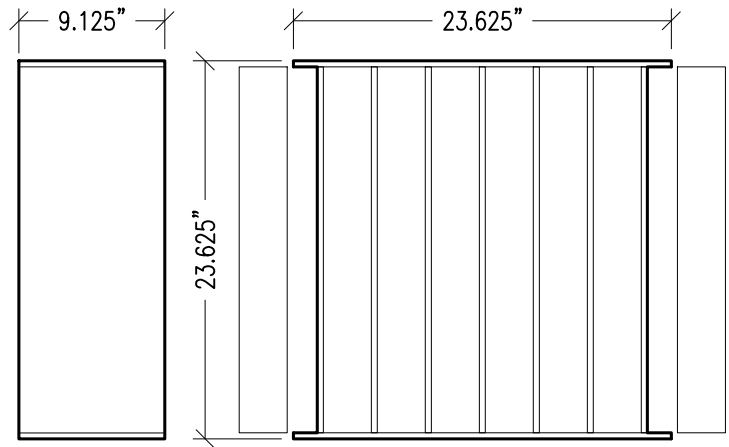

ISOMETRIC VIEW

TOP VIEW

SIDE VIEW

FRONT VIEW

99 SOUTH STREET, PASSAIC, NJ 07055  
 (P) 973-916-1166 (E) estimating@rpgacoustic.com

Title: RPG DIVIEWSOR 2X2 JJ  
 CUTSHEET

Proj: RPG PRODUCT

Date: 8/25/22

By: HTP

Scale: 1" = 1'-0"

Comments:  
 \_\_\_\_\_  
 \_\_\_\_\_  
 \_\_\_\_\_  
 \_\_\_\_\_

Path: F:\Project Mgmt - RPG\PROJECTS\ALL PRODUCTS DRAWING\QRT7SPGY\_Diviewsor\1- AutoCAD Drawings\Cutsheet\Diviewsor Cutsheet R1