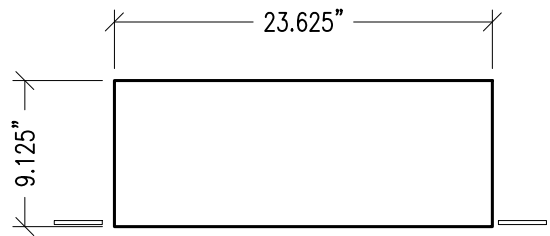

99 SOUTH STREET, PASSAIC, NJ 07055
(P) 973-916-1166 (E) estimating@rpgacoustic.com

Title: RPG DIVIEWSOR 2X2 JJ
CUTSHEET

Proj: RPG PRODUCT

Date: 8/25/22

By: HTP

Scale: 1" = 1'-0"

Comments:
_____
_____
_____
_____

Path: F:\Project Mgmt - RPG\PROJECTS\ALL PRODUCTS DRAWING\QRT7SPGY_Diviewsor\1- AutoCAD Drawings\Cutsheet\Diviewsor Cutsheet R1