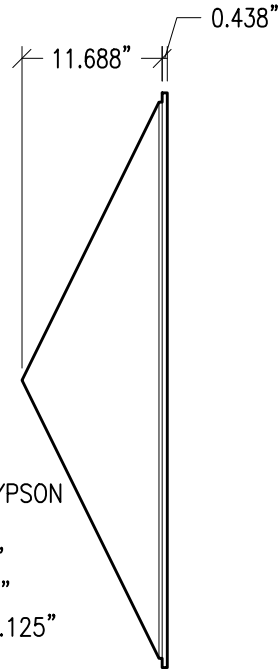

ISOMETRIC

GOPY – GOLDEN PYRAMID 4'X4'  
 PARTS FROM " FIBER REINFORCED GYPSON  
 TOP 1 PC. @ 46.375"x26.25"  
 BOTTOM 1 PC. @ 46.375"x26.25"  
 SIDE LEFT 1PC. 46.375"x33.9375"  
 SIDE RIGHT 1 PC. @ 46.375"x19.125"  
 BACK 1 PC. @ 47.875"x47.875"

SIDE

TOP

47.875"

47.875"

FRONT

99 SOUTH STREET, PASSAIC, NJ 07055  
 (P) 973-916-1166 (E) estimating@rpgacoustic.com

Title: RPG GOPY - GOLDEN PYRAMID 4'X4'  
 CUTSHEET

Proj: RPG PRODUCT