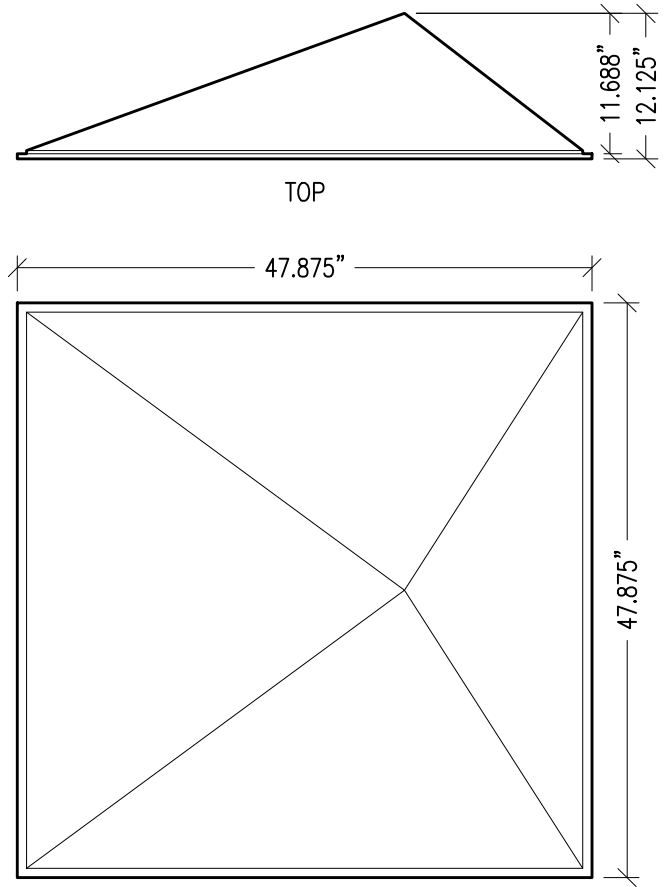

ISOMETRIC

GOPY – GOLDEN PYRAMID 4'X4'  
 PARTS FROM " FIBER REINFORCED GYPSON  
 TOP 1 PC. @ 46.375"x26.25"  
 BOTTOM 1 PC. @ 46.375"x26.25"  
 SIDE LEFT 1PC. 46.375"x33.9375"  
 SIDE RIGHT 1 PC. @ 46.375"x19.125"  
 BACK 1 PC. @ 47.875"x47.875"

SIDE

TOP

47.875"

47.875"

FRONT

99 SOUTH STREET, PASSAIC, NJ 07055  
 (P) 973-916-1166 (E) estimating@rpgacoustic.com

Title: RPG GOPY - GOLDEN PYRAMID 4'X4'  
 CUTSHEET

Proj: RPG PRODUCT