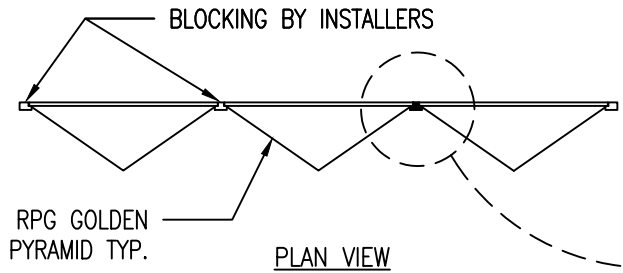

---

---

---

Path: F:\Project Mgmt - RPG\RPG PRODUCTS\ALL PRODUCTS DRAWING\COPY\_Golden Pyramid\ - AutoCAD Drawings\Mounting\Golden Pyramid - Mounting R3

DETAIL VIEW (ZOOM 4X'S)

FRONT ELEVATION

SIDE VIEW

DETAIL VIEW (ZOOM 4X'S)