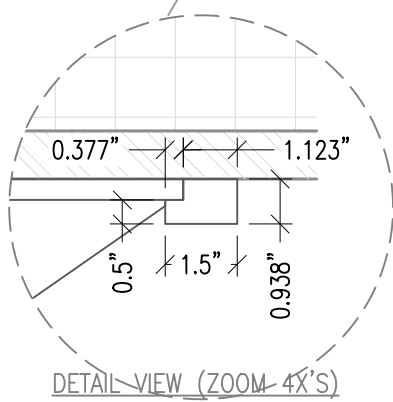

99 SOUTH STREET, PASSAIC, NJ 07055
(P) 973-916-1166 (E) estimating@rpgacoustic.com

Title: GOLDEN PYRAMID CEILING MOUNTED - DIRECT		
Proj: RPG PRODUCT		
Date: 8/22/22	By: ACT	Scale: NTS
Path: F:\Project Mgmt - RPG\RPG PRODUCTS\ALL PRODUCTS DRAWING\COPY_Golden Pyramid\AutoCAD Drawings\Mounting\Golden Pyramid - Ceiling Mounting R3		

Comments: