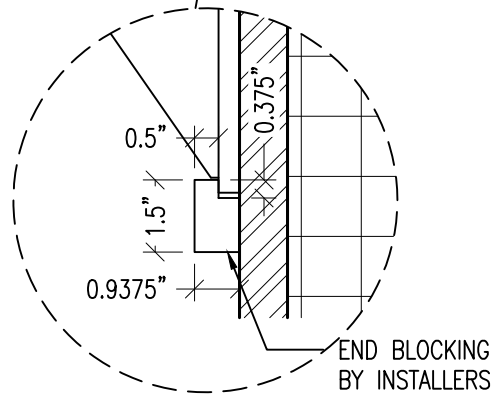

---

---

---

Path: F:\Project Mgmt - RPG\RPG PRODUCTS\ALL PRODUCTS DRAWING\COPY\_Golden Pyramid\ - AutoCAD Drawings\Mounting\Golden Pyramid - Mounting R3

DETAIL VIEW (ZOOM 4X'S)

FRONT ELEVATION

SIDE VIEW

DETAIL VIEW (ZOOM 4X'S)