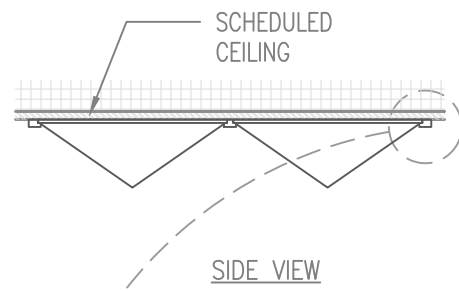

99 SOUTH STREET, PASSAIC, NJ 07055
(P) 973-916-1166 (E) estimating@rpgacoustic.com

Title: GOLDEN PYRAMID CEILING MOUNTED - DIRECT		
Proj: RPG PRODUCT		
Date: 8/22/22	By: ACT	Scale: NTS
Path: F:\Project Mgmt - RPG\RPG PRODUCTS\ALL PRODUCTS DRAWING\COPY_Golden Pyramid\AutoCAD Drawings\Mounting\Golden Pyramid - Ceiling Mounting R3		

Comments: