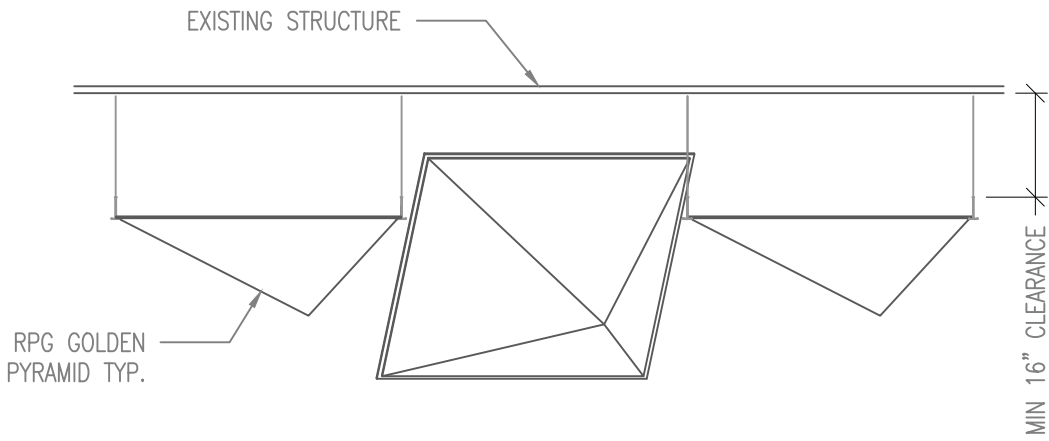

99 SOUTH STREET, PASSAIC, NJ 07055
(P) 973-916-1166 (E) estimating@rpgacoustic.com

Title: GOLDEN PYRAMID
CEILING MOUNTED - TILT & DROP

Proj: RPG PRODUCT

Date: 8/22/22

By: ACT

Scale: NTS

Comments:

Path: F:\Project Mgmt - RPG\RPG PRODUCTS\ALL PRODUCTS DRAWING\COPY_Golden Pyramid\1 - AutoCAD Drawings\Mounting\Golden Pyramid - Ceiling Mounting R5