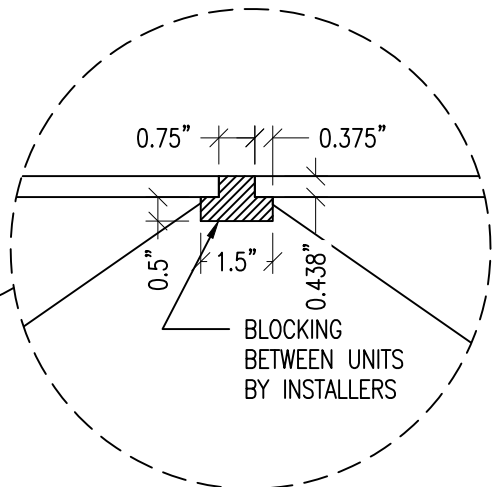

---

---

---

Path: F:\Project Mgmt - RPG\RPG PRODUCTS\ALL PRODUCTS DRAWING\COPY\_Golden Pyramid\ - AutoCAD Drawings\Mounting\Golden Pyramid - Mounting R3

DETAIL VIEW (ZOOM 4X'S)

FRONT ELEVATION

SIDE VIEW

DETAIL VIEW (ZOOM 4X'S)