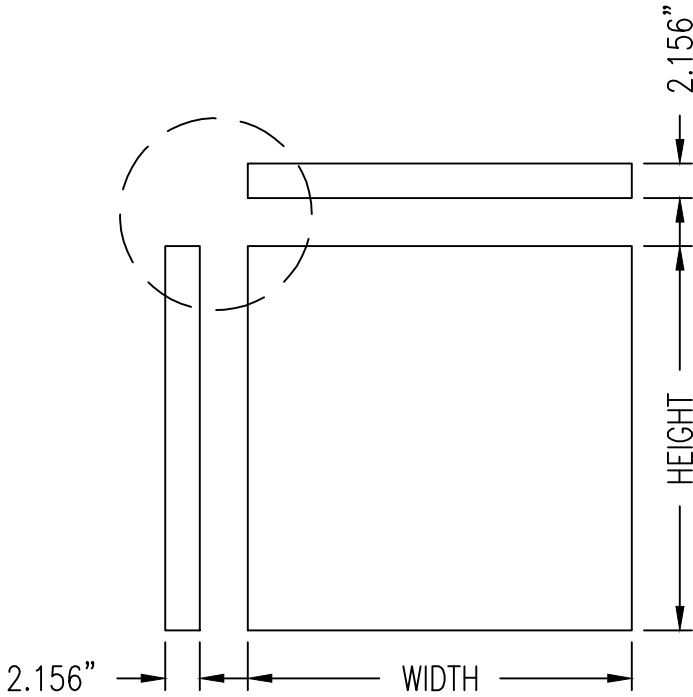

RADIUSED

MITERED

SQUARE

BEVELED
(STANDARD .5"x.5")

MAX. MODSORBOR PANEL SIZE		
WIDTH	HEIGHT	DEPTH
48"	96"	2.156"

99 SOUTH STREET, PASSAIC, NJ 07055
(P) 973-916-1166 (E) estimating@rpgacoustic.com

Title: RPG MODSORBOR PANEL CUTSHEET

Label:

Proj: RPG PRODUCT

JOB#:

Line Item:

QTY.

Date: 8/25/22

By: WRM

Scale: 1"=1'-0"